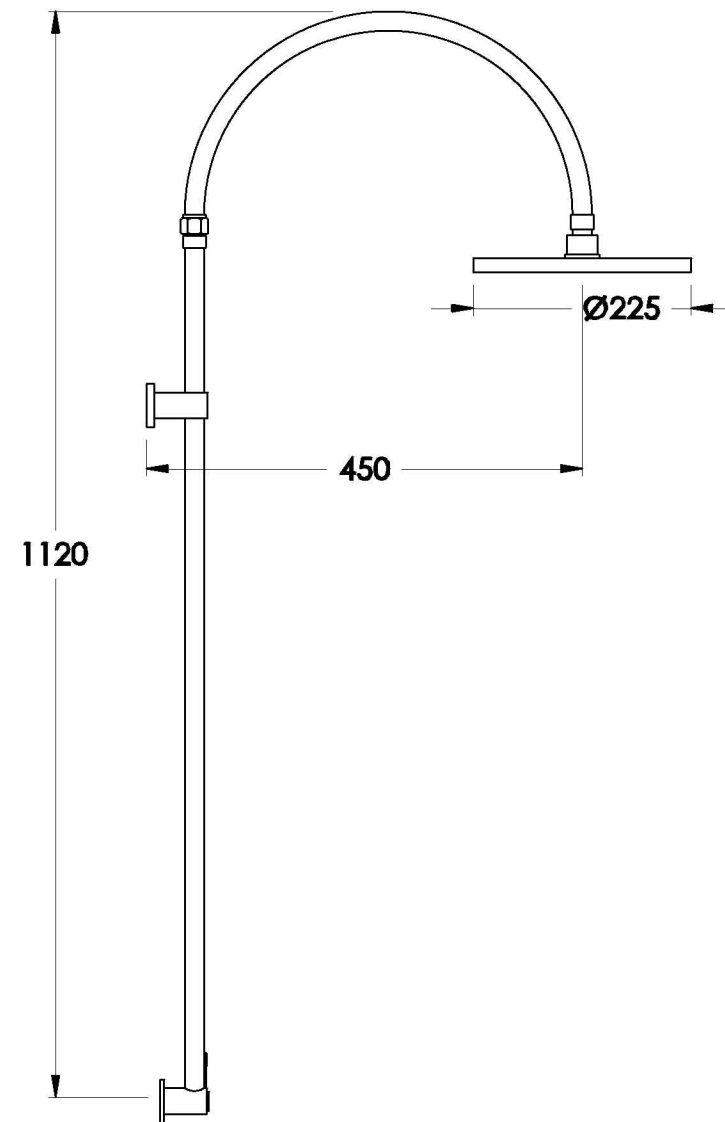

YOKATO SHOWER SET WITH DISC HANDLES

1.9324.02.6.XX

PRODUCT DIMENSIONS:

Front view

Side view:

Topview: