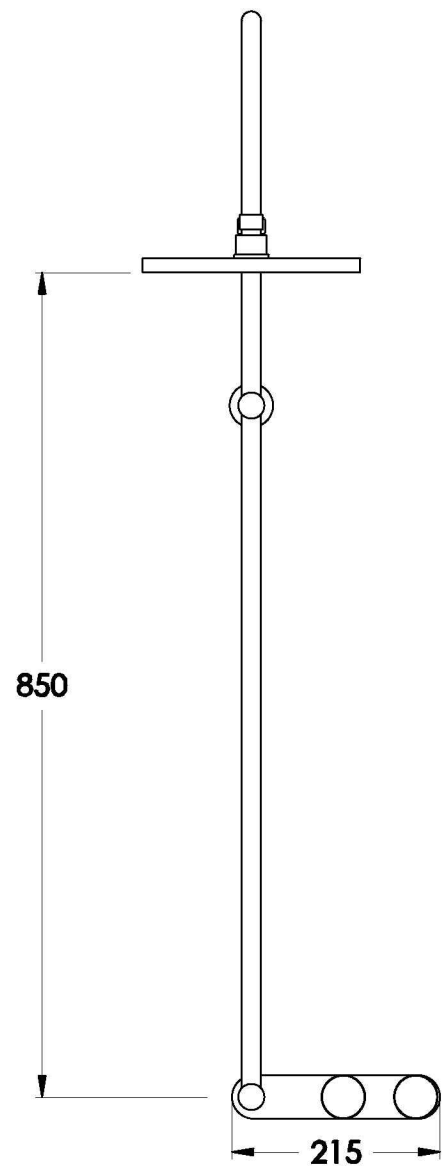

YOKATO SHOWER SET WITH DISC HANDLES

1.9324.02.6.XX

PRODUCT DIMENSIONS:

Front view

Side view:

Topview: