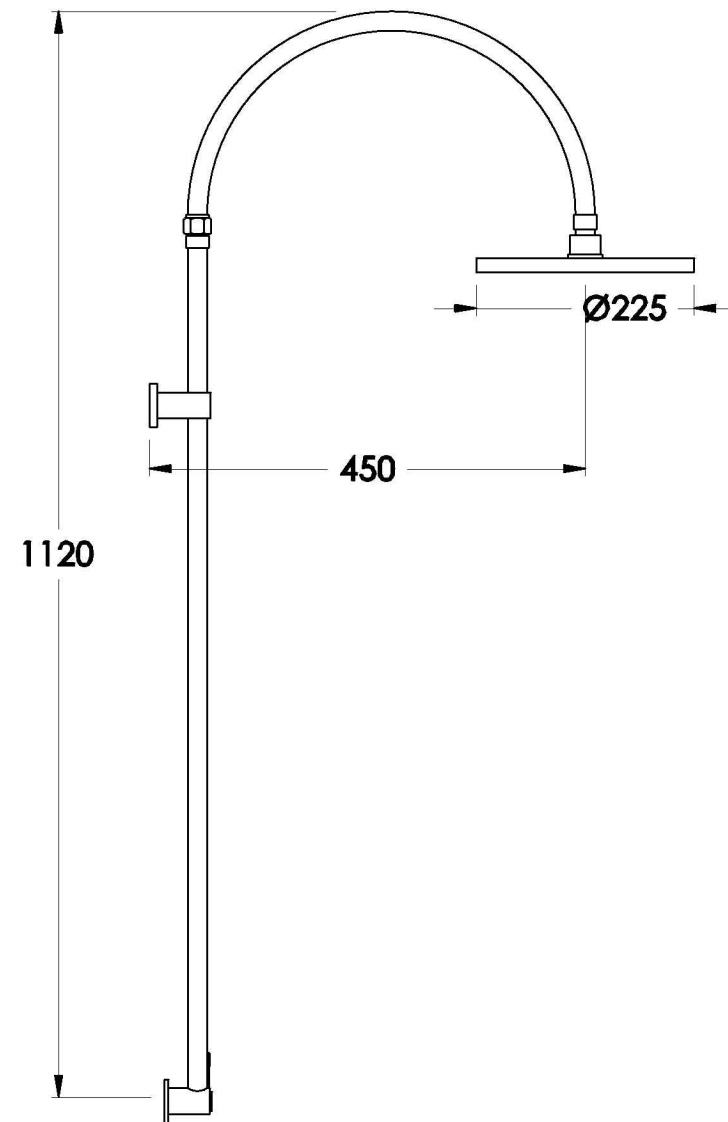

YOKATO SHOWER SET WITH CROSS HANDLES

1.9324.02.2.XX

PRODUCT DIMENSIONS:

Front view

Side view:

Topview: