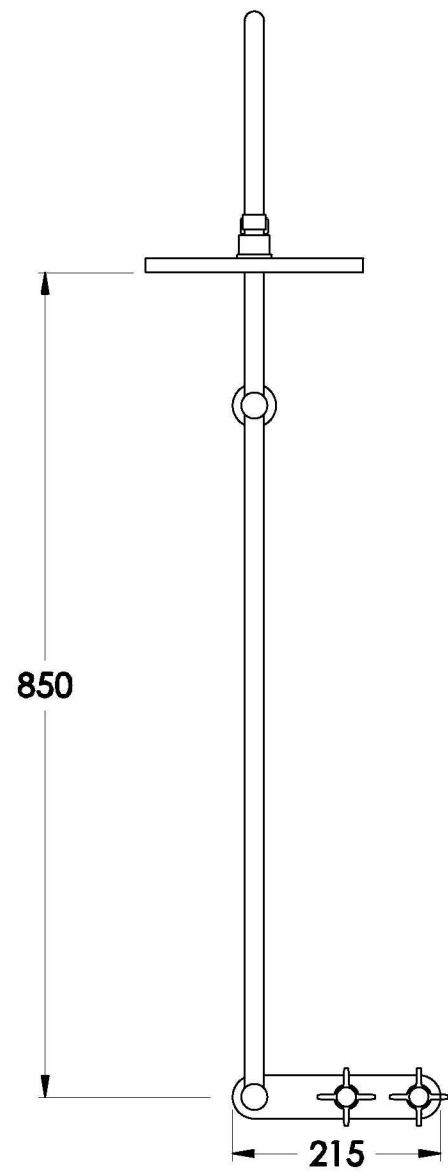

YOKATO SHOWER SET WITH CROSS HANDLES

1.9324.02.2.XX

PRODUCT DIMENSIONS:

Front view

Side view:

Topview: