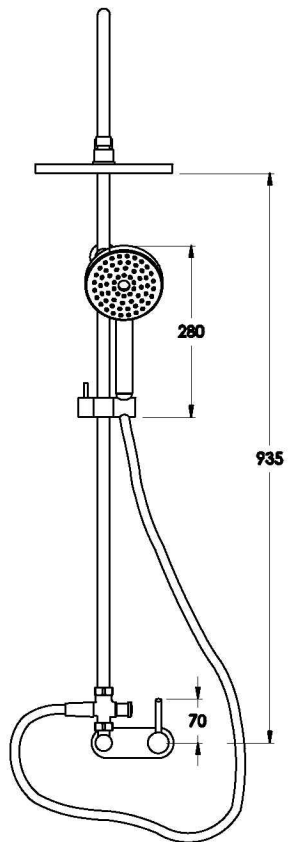

Brodware

YOKATO SHOWER MIXER SET WITH MULTI-FUNCTION HANDSHOWER AND UPSWEPT LEVER

1.9323.06.4.XX

PRODUCT DIMENSIONS:

Front view

Side view:

Topview:

XX suffix indicates finish – SEE WEBSITE FOR COLOUR CODE
Dimensions subject to change without notice
All dimensions are approximate
A = approximate distance
Copyright ©Brodware 2021