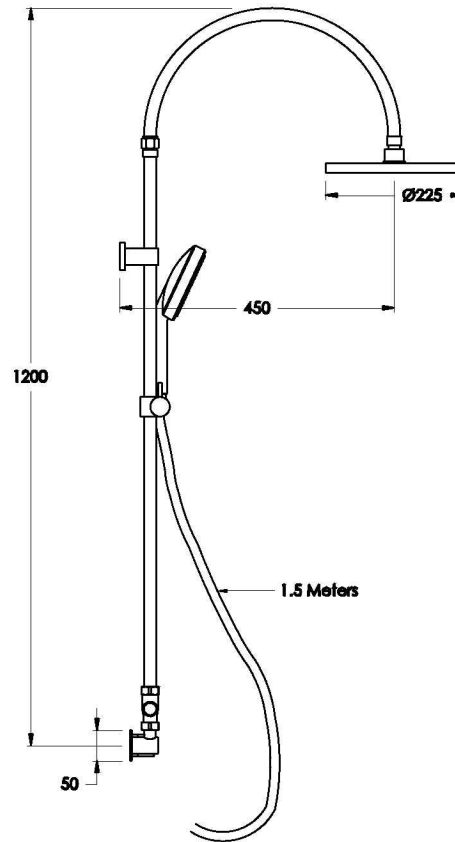

Brodware

YOKATO SHOWER MIXER SET WITH MULTI-FUNCTION HANDSHOWER AND UPSWEPT LEVER

1.9323.06.4.XX

PRODUCT DIMENSIONS:

Front view

Side view:

Topview:

XX suffix indicates finish – SEE WEBSITE FOR COLOUR CODE
Dimensions subject to change without notice
All dimensions are approximate
A = approximate distance
Copyright ©Brodware 2021