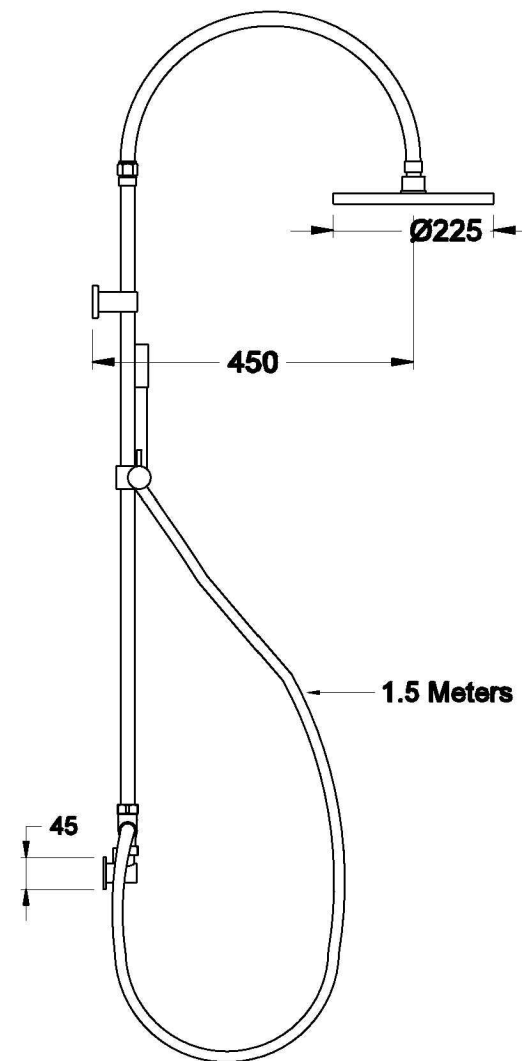

## YOKATO SHOWER MIXER WITH KNURLED LEVER

1.9323.04.7.XX

### PRODUCT DIMENSIONS:

Front view

Side view:

Top view: