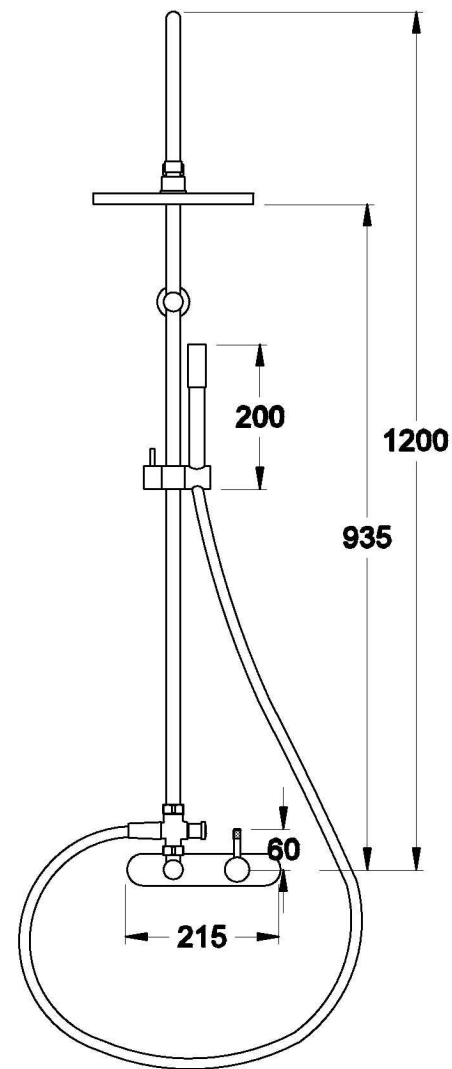

## YOKATO SHOWER MIXER WITH KNURLED LEVER

1.9323.04.7.XX

### PRODUCT DIMENSIONS:

Front view

Side view:

Top view: