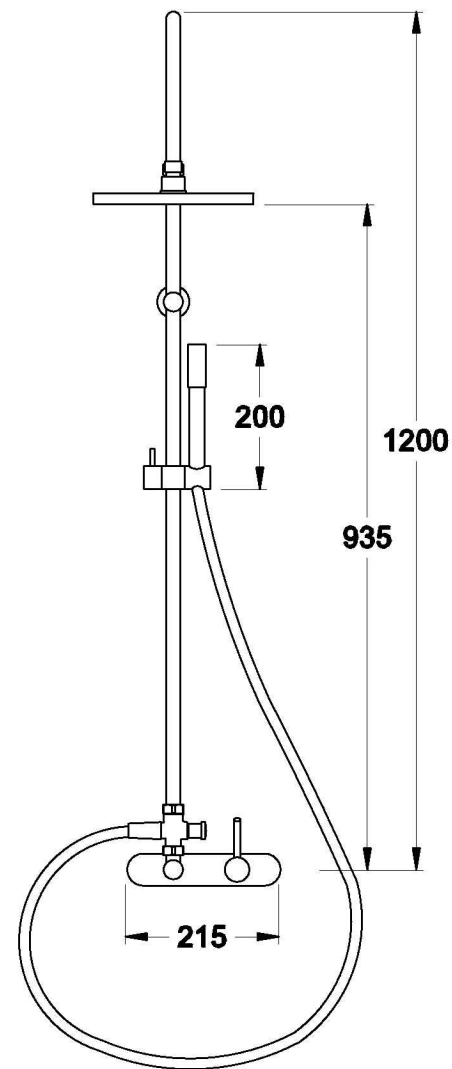

## YOKATO SHOWER MIXER WITH UPSWEPT LEVER

1.9323.04.4.XX

### PRODUCT DIMENSIONS:

Front view

Side view:

Top view: