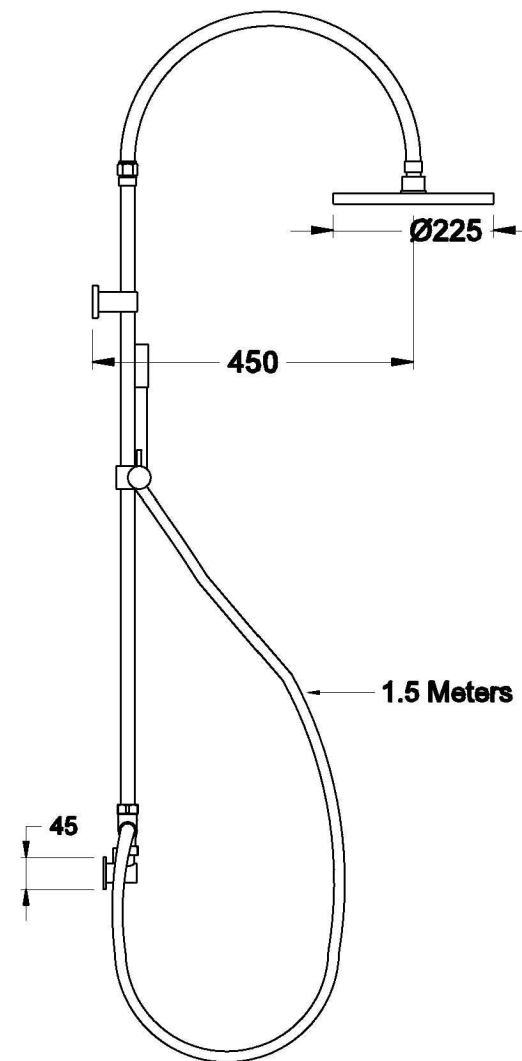

## YOKATO SHOWER MIXER WITH UPSWEPT LEVER

1.9323.04.4.XX

### PRODUCT DIMENSIONS:

Front view

Side view:

Top view: