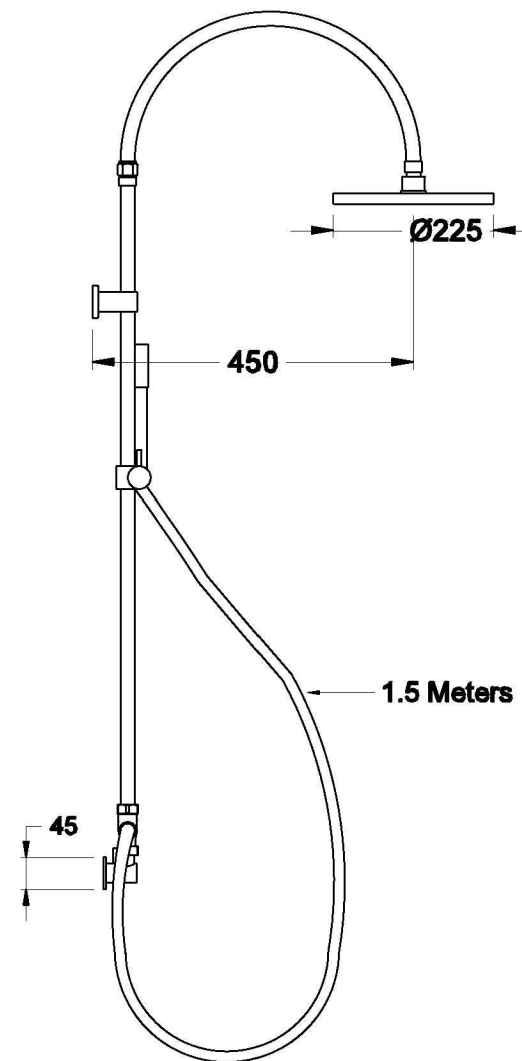

YOKATO SHOWER MIXER WITH METAL LEVER

1.9323.04.3.XX

PRODUCT DIMENSIONS:

Front view

Side view:

Top view: