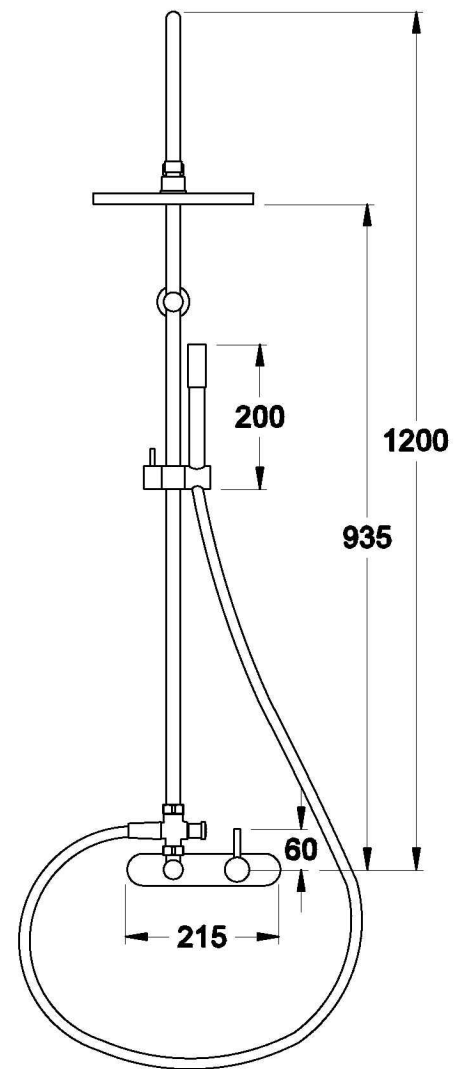

YOKATO SHOWER MIXER WITH METAL LEVER

1.9323.04.3.XX

PRODUCT DIMENSIONS:

Front view

Side view:

Top view: