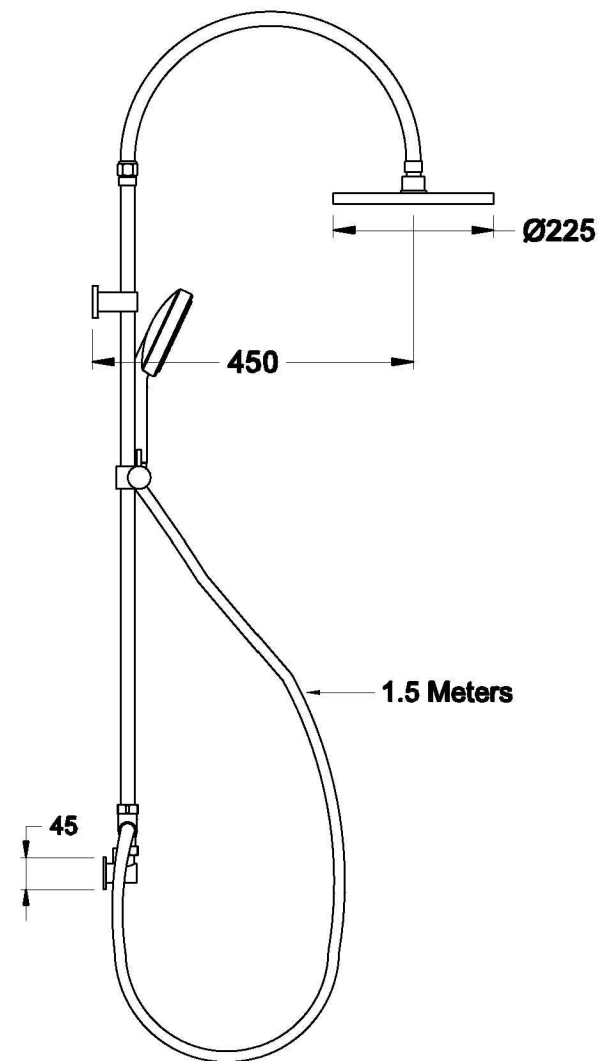

YOKATO SHOWER SET WITH MULTI-FUNCTION HANDSHOWER AND DISC HANDLES

1.9323.03.6.XX

PRODUCT DIMENSIONS:

Front view

Side view:

Top view: