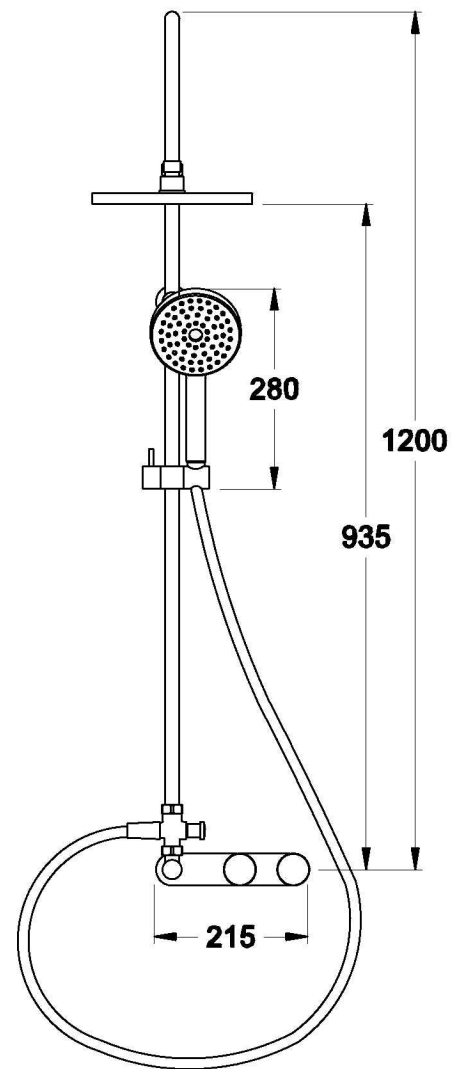

YOKATO SHOWER SET WITH MULTI-FUNCTION HANDSHOWER AND DISC HANDLES

1.9323.03.6.XX

PRODUCT DIMENSIONS:

Front view

Side view:

Top view: