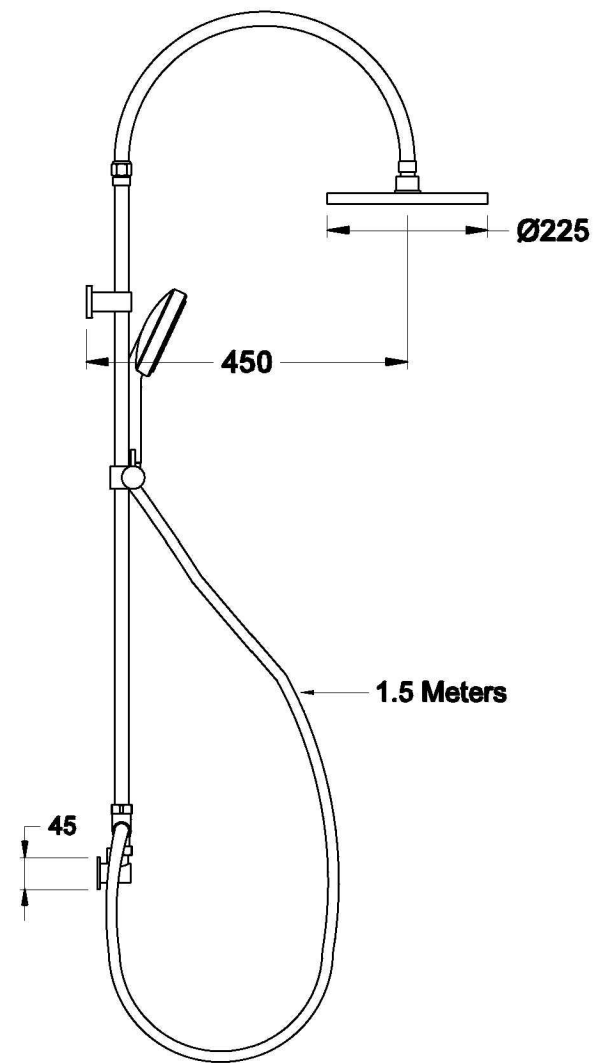

YOKATO SHOWER SET WITH MULTI-FUNCTION HANDSHOWER AND METAL LEVERS

1.9323.03.3.XX

PRODUCT DIMENSIONS:

Front view

Side view:

Top view: