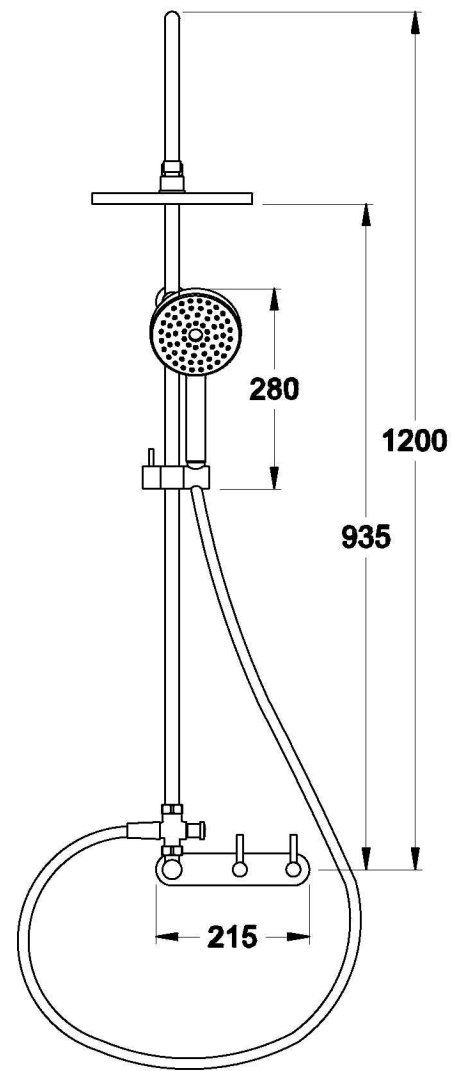

YOKATO SHOWER SET WITH MULTI-FUNCTION HANDSHOWER AND METAL LEVERS

1.9323.03.3.XX

PRODUCT DIMENSIONS:

Front view

Side view:

Top view: