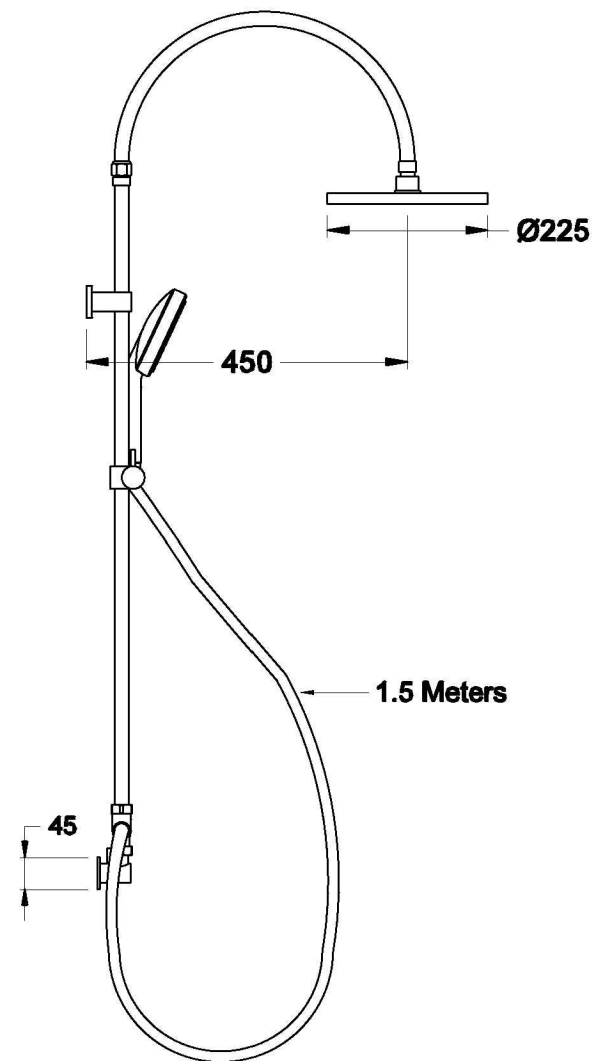

## YOKATO SHOWER SET WITH MULTI-FUNCTION HANDSHOWER AND CROSS HANDLES

1.9323.03.2.XX

### PRODUCT DIMENSIONS:

Front view

Side view:

Top view: