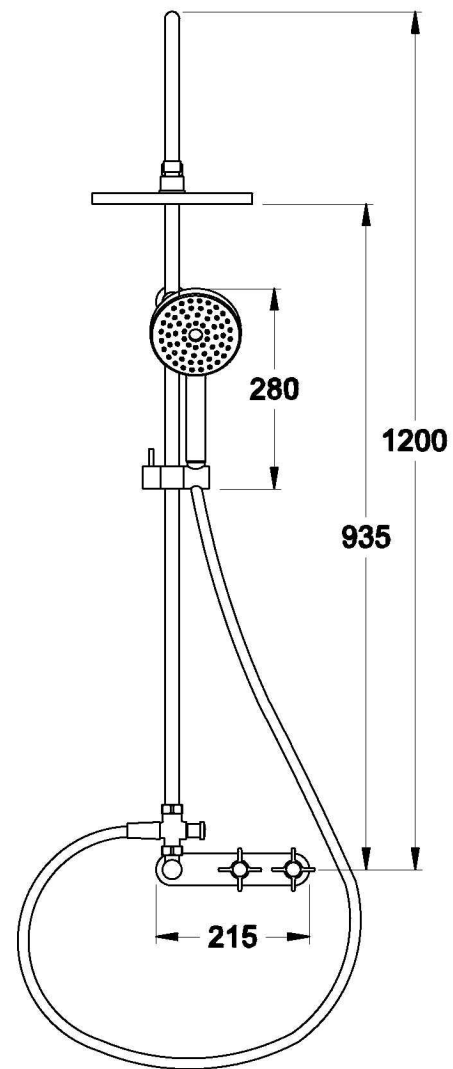

## YOKATO SHOWER SET WITH MULTI-FUNCTION HANDSHOWER AND CROSS HANDLES

1.9323.03.2.XX

### PRODUCT DIMENSIONS:

Front view

Side view:

Top view: