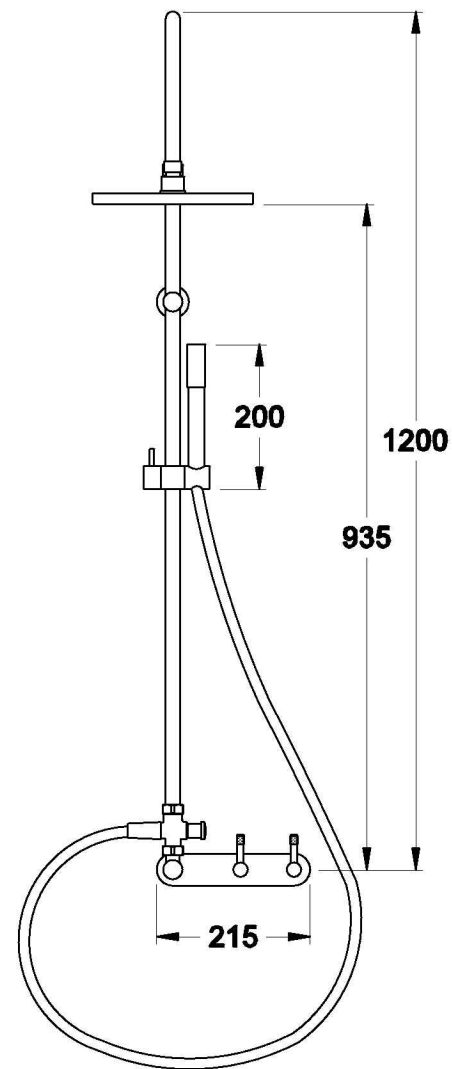

Brodware

YOKATO EXPOSED SHOWER SET WITH KNURLED LEVERS

1.9323.00.7.XX

PRODUCT DIMENSIONS:

Front view

Side view:

Top view: