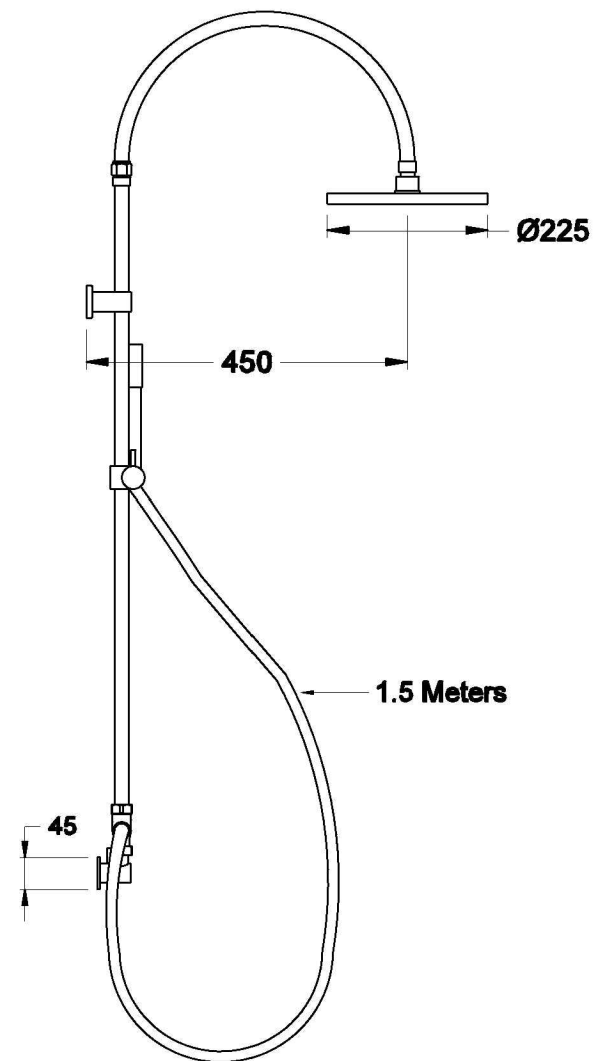

Brodware

YOKATO EXPOSED SHOWER SET WITH KNURLED LEVERS

1.9323.00.7.XX

PRODUCT DIMENSIONS:

Front view

Side view:

Top view: