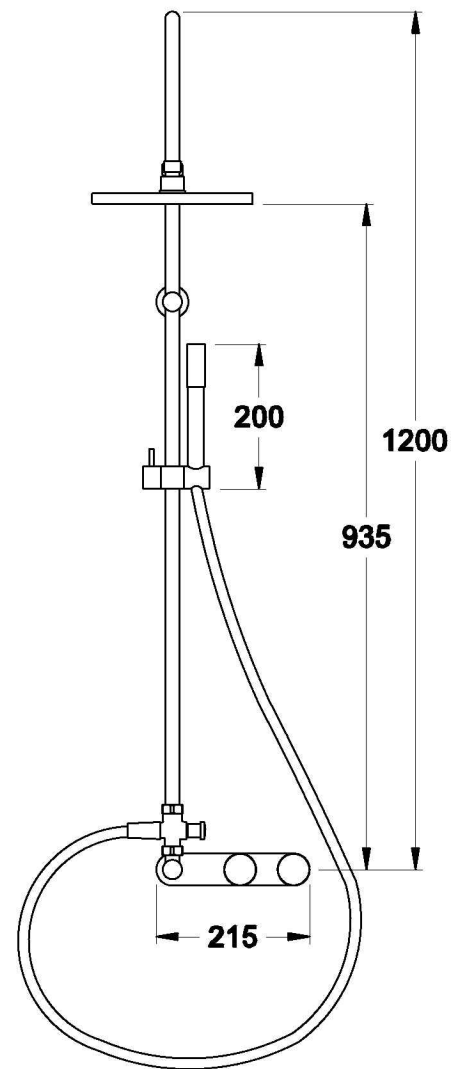

YOKATO EXPOSED SHOWER SET WITH DISC HANDLES

1.9323.00.6.XX

PRODUCT DIMENSIONS:

Front view

Side view:

Top view: