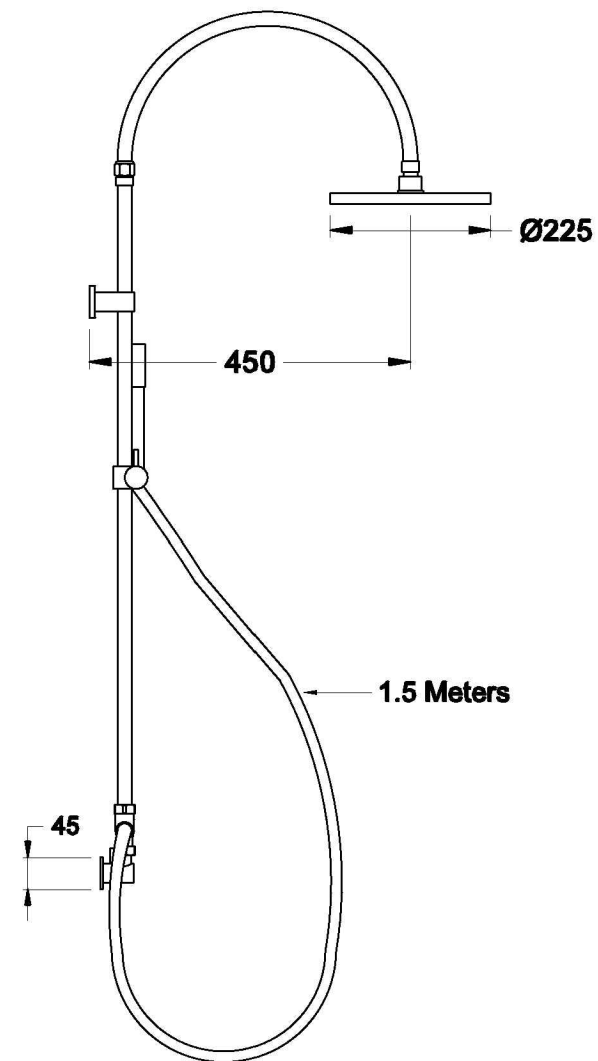

YOKATO EXPOSED SHOWER SET WITH DISC HANDLES

1.9323.00.6.XX

PRODUCT DIMENSIONS:

Front view

Side view:

Top view: