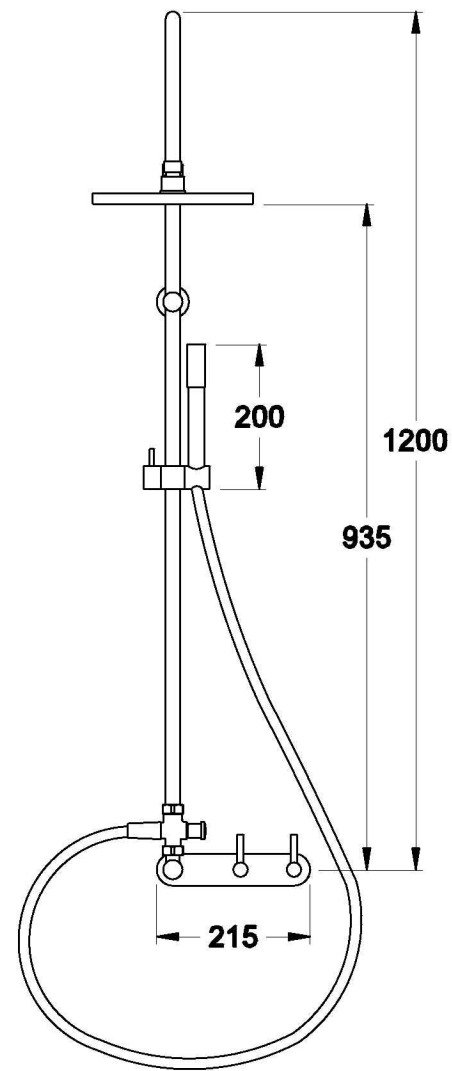

YOKATO EXPOSED SHOWER SET WITH METAL LEVERS

1.9323.00.3.XX

PRODUCT DIMENSIONS:

Front view

Side view:

Top view: