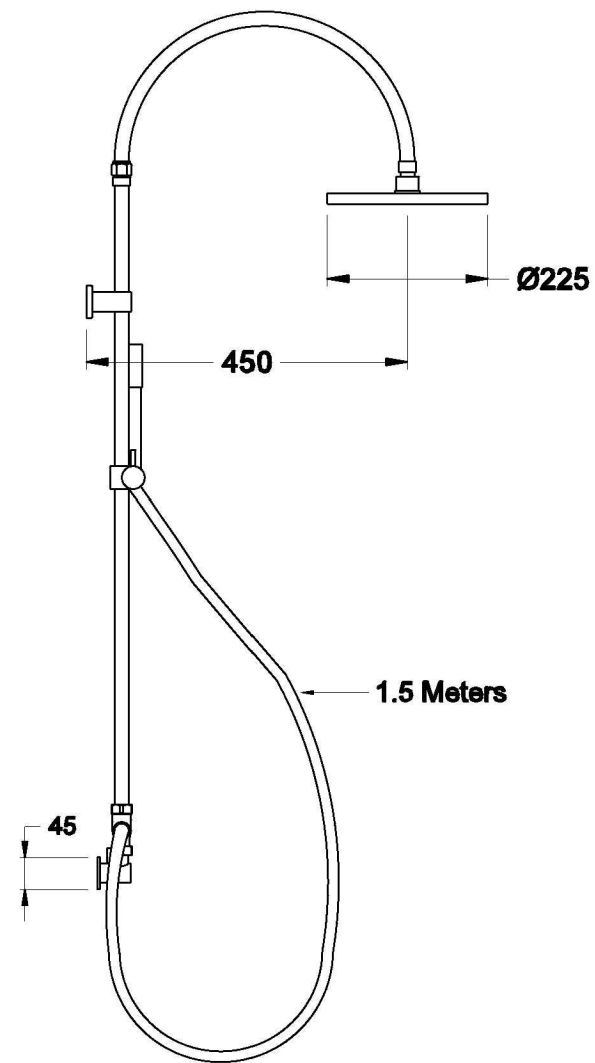

YOKATO EXPOSED SHOWER SET WITH METAL LEVERS

1.9323.00.3.XX

PRODUCT DIMENSIONS:

Front view

Side view:

Top view: