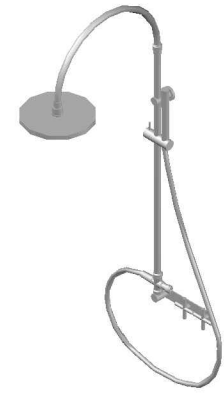

YOKATO EXPOSED SHOWER SET WITH CROSS HANDLES

1.9323.00.2.XX

PRODUCT DIMENSIONS:

Front view

Side view:

Top view: