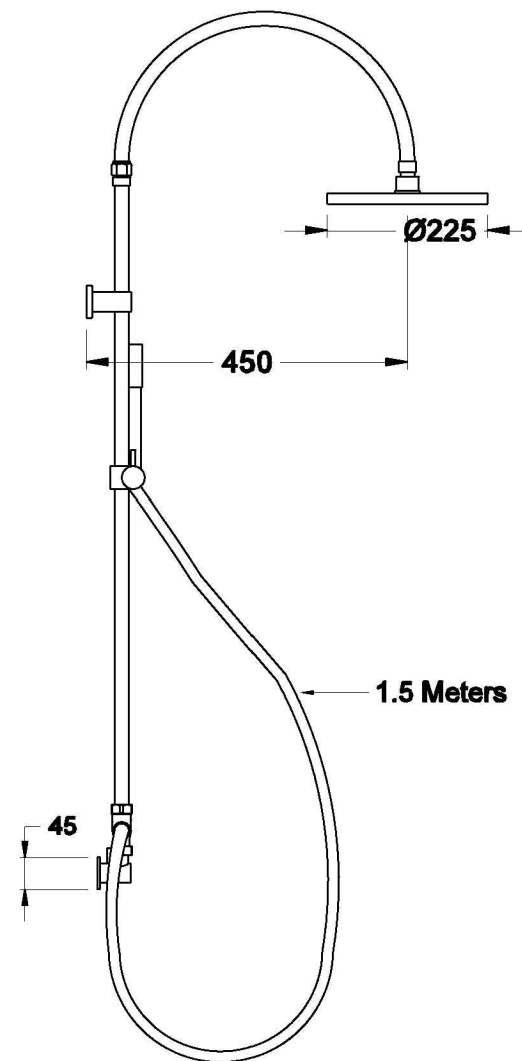

YOKATO EXPOSED SHOWER SET WITH CROSS HANDLES

1.9323.00.2.XX

PRODUCT DIMENSIONS:

Front view

Side view:

Top view: