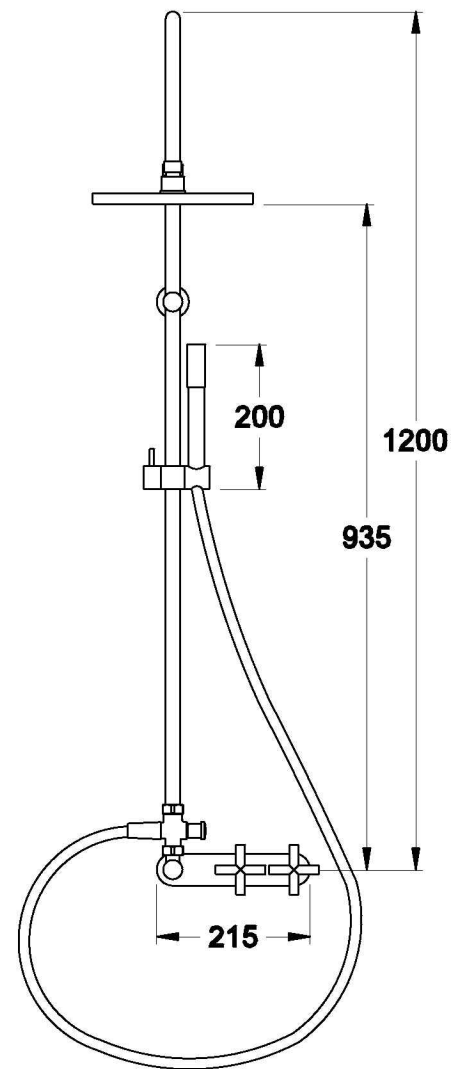

YOKATO EXPOSED SHOWER SET WITH CROSS HANDLES

1.9323.00.2.XX

PRODUCT DIMENSIONS:

Front view

Side view:

Top view: