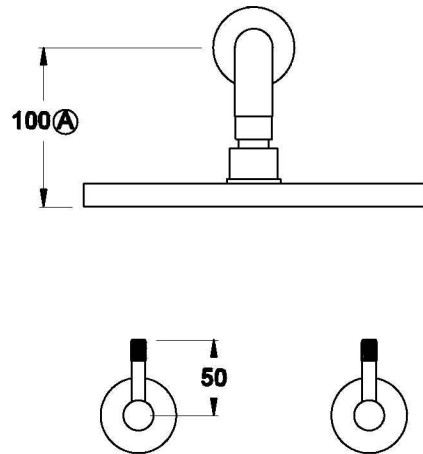

Brodware

YOKATO SHOWER SET WITH KNURLED LEVERS

1.9311.00.7.XX

PRODUCT DIMENSIONS:

Front view

Side view:

Top view:

XX suffix indicates finish – SEE WEBSITE FOR COLOUR CODE
Dimensions subject to change without notice
All dimensions are approximate
A = approximate distance
Copyright ©Brodware 2021