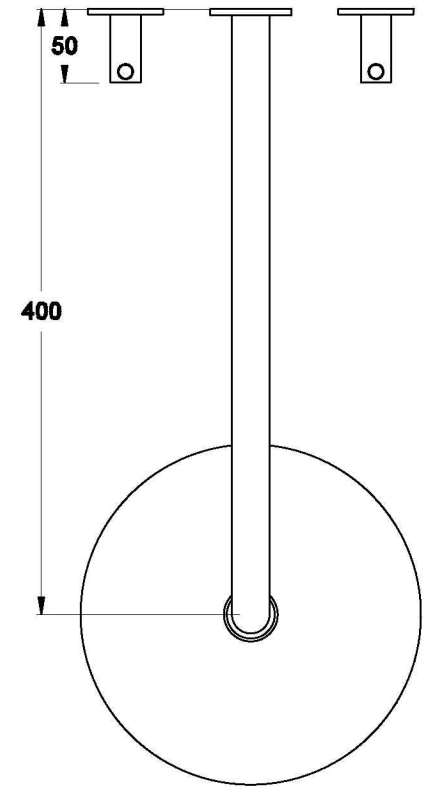

Brodware

YOKATO SHOWER SET WITH KNURLED LEVERS

1.9311.00.7.XX

PRODUCT DIMENSIONS:

Front view

Side view:

Top view:

XX suffix indicates finish – SEE WEBSITE FOR COLOUR CODE
Dimensions subject to change without notice
All dimensions are approximate
A = approximate distance
Copyright ©Brodware 2021