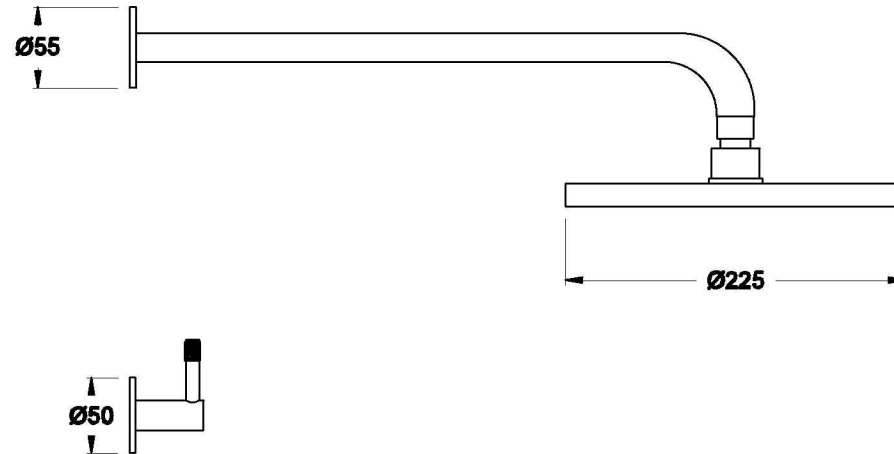

Brodware

YOKATO SHOWER SET WITH KNURLED LEVERS

1.9311.00.7.XX

PRODUCT DIMENSIONS:

Front view

Side view:

Top view:

XX suffix indicates finish – SEE WEBSITE FOR COLOUR CODE
Dimensions subject to change without notice
All dimensions are approximate
A = approximate distance
Copyright ©Brodware 2021