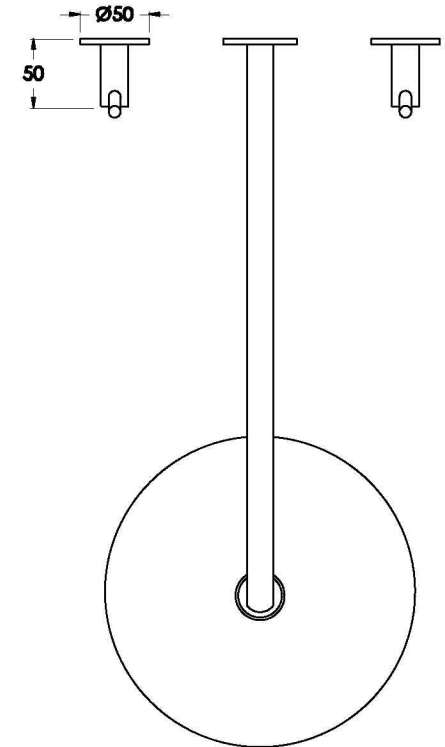

Brodware

YOKATO SHOWER SET WITH 225mm ROSE AND UPSWEPT LEVERS

1.9311.00.4.XX

PRODUCT DIMENSIONS:

Front view

Side view:

Top view:

XX suffix indicates finish – SEE WEBSITE FOR COLOUR CODE
Dimensions subject to change without notice
All dimensions are approximate
A = approximate distance
Copyright ©Brodware 2021