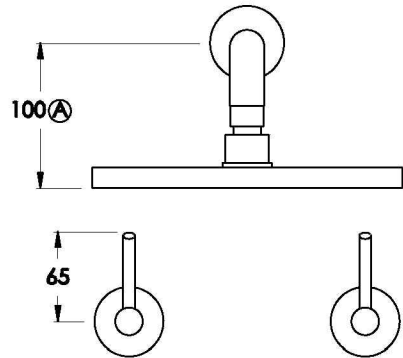

Brodware

YOKATO SHOWER SET WITH 225mm ROSE AND UPSWEPT LEVERS

1.9311.00.4.XX

PRODUCT DIMENSIONS:

Front view

Side view:

Top view:

XX suffix indicates finish – SEE WEBSITE FOR COLOUR CODE
Dimensions subject to change without notice
All dimensions are approximate
A = approximate distance
Copyright ©Brodware 2021