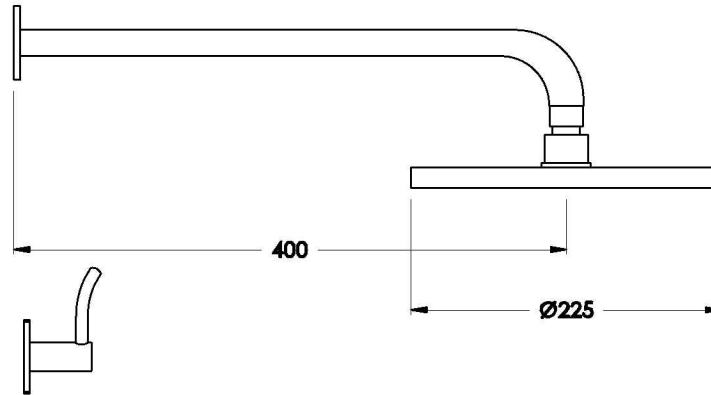

Brodware

YOKATO SHOWER SET WITH 225mm ROSE AND UPSWEPT LEVERS

1.9311.00.4.XX

PRODUCT DIMENSIONS:

Front view

Side view:

Top view:

XX suffix indicates finish – SEE WEBSITE FOR COLOUR CODE
Dimensions subject to change without notice
All dimensions are approximate
A = approximate distance
Copyright ©Brodware 2021