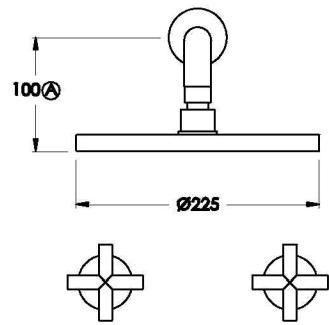

Brodware

YOKATO SHOWER SET WITH CROSS HANDLES

1.9311.00.2.XX

PRODUCT DIMENSIONS:

Front view

Side view:

Top view: