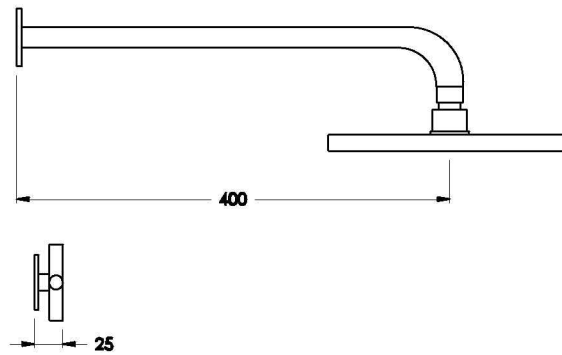

Brodware

YOKATO SHOWER SET WITH CROSS HANDLES

1.9311.00.2.XX

PRODUCT DIMENSIONS:

Front view

Side view:

Top view: