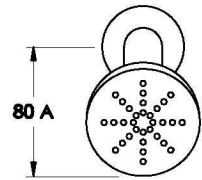

Brodware

YOKATO SHOWER SET WITH DISC HANDLES

1.9310.02.6.XX

PRODUCT DIMENSIONS:

Front view

Side view:

Topview:

XX suffix indicates finish – SEE WEBSITE FOR COLOUR CODE
Dimensions subject to change without notice
All dimensions are approximate
A = approximate distance
Copyright ©Brodware 2021