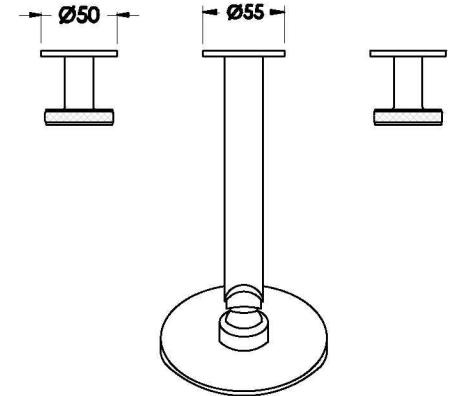

Brodware

YOKATO SHOWER SET WITH DISC HANDLES

1.9310.02.6.XX

PRODUCT DIMENSIONS:

Front view

Side view:

Topview:

XX suffix indicates finish – SEE WEBSITE FOR COLOUR CODE
Dimensions subject to change without notice
All dimensions are approximate
A = approximate distance
Copyright ©Brodware 2021