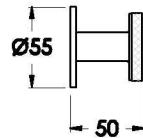

Brodware

YOKATO SHOWER SET WITH DISC HANDLES

1.9310.02.6.XX

PRODUCT DIMENSIONS:

Front view

Side view:

Topview:

XX suffix indicates finish – SEE WEBSITE FOR COLOUR CODE
Dimensions subject to change without notice
All dimensions are approximate
A = approximate distance
Copyright ©Brodware 2021