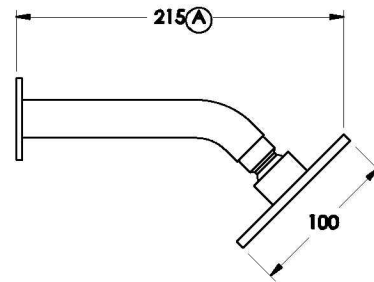

Brodware

YOKATO SHOWER SET WITH DISC HANDLES

1.9310.02.6.XX

PRODUCT DIMENSIONS:

Front view

Side view:

Topview:

XX suffix indicates finish – SEE WEBSITE FOR COLOUR CODE
Dimensions subject to change without notice
All dimensions are approximate
A = approximate distance
Copyright ©Brodware 2021