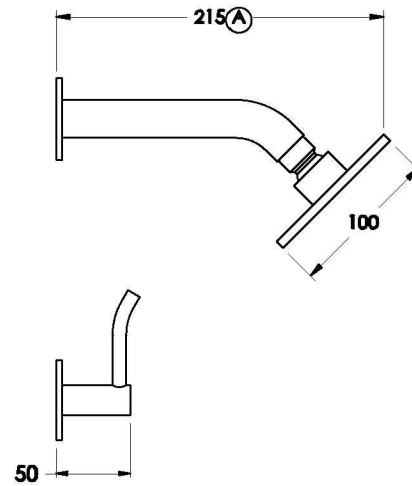

YOKATO SHOWER SET WITH UPSWEPT LEVERS

1.9310.02.4.XX

PRODUCT DIMENSIONS:

Front view

Side view:

Topview: