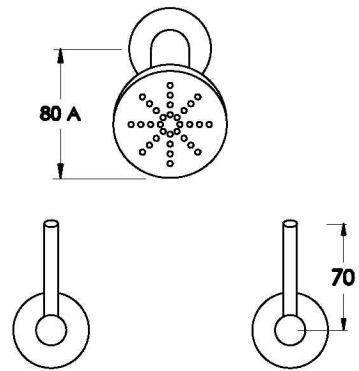

YOKATO SHOWER SET WITH UPSWEPT LEVERS

1.9310.02.4.XX

PRODUCT DIMENSIONS:

Front view

Side view:

Topview: