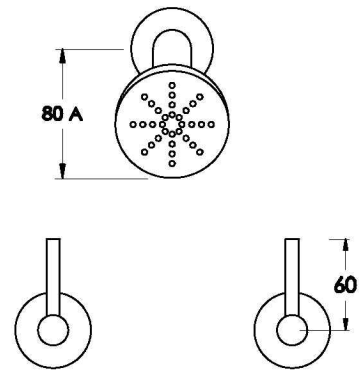

Brodware

YOKATO SHOWER SET WITH METAL LEVERS

1.9310.02.3.XX

PRODUCT DIMENSIONS:

Front view

Side view:

Topview: