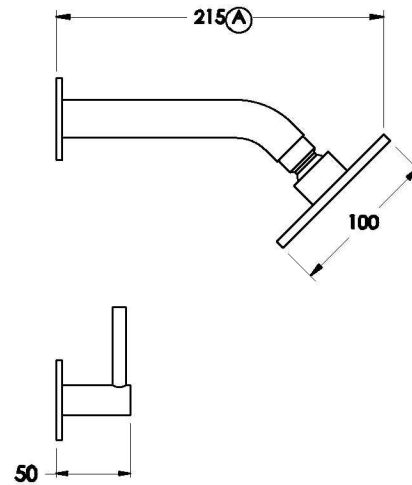

Brodware

YOKATO SHOWER SET WITH METAL LEVERS

1.9310.02.3.XX

PRODUCT DIMENSIONS:

Front view

Side view:

Topview: