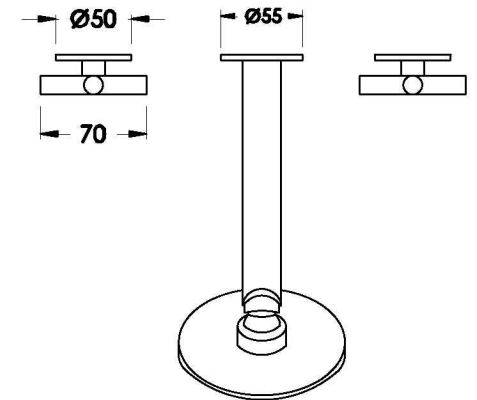

## YOKATO SHOWER SET WITH CROSS HANDLES

1.9310.02.2.XX

### PRODUCT DIMENSIONS:

Front view

Side view:

Topview:

XX suffix indicates finish – SEE WEBSITE FOR COLOUR CODE  
Dimensions subject to change without notice  
All dimensions are approximate  
A = approximate distance  
Copyright ©Brodware 2021