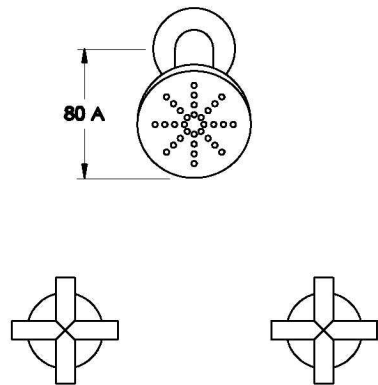

## YOKATO SHOWER SET WITH CROSS HANDLES

1.9310.02.2.XX

### PRODUCT DIMENSIONS:

Front view

Side view:

Topview:

XX suffix indicates finish – SEE WEBSITE FOR COLOUR CODE  
Dimensions subject to change without notice  
All dimensions are approximate  
A = approximate distance  
Copyright ©Brodware 2021