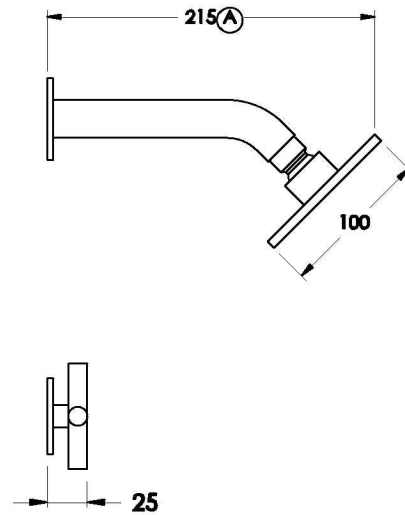

## YOKATO SHOWER SET WITH CROSS HANDLES

1.9310.02.2.XX

### PRODUCT DIMENSIONS:

Front view

Side view:

Topview:

XX suffix indicates finish – SEE WEBSITE FOR COLOUR CODE  
Dimensions subject to change without notice  
All dimensions are approximate  
A = approximate distance  
Copyright ©Brodware 2021