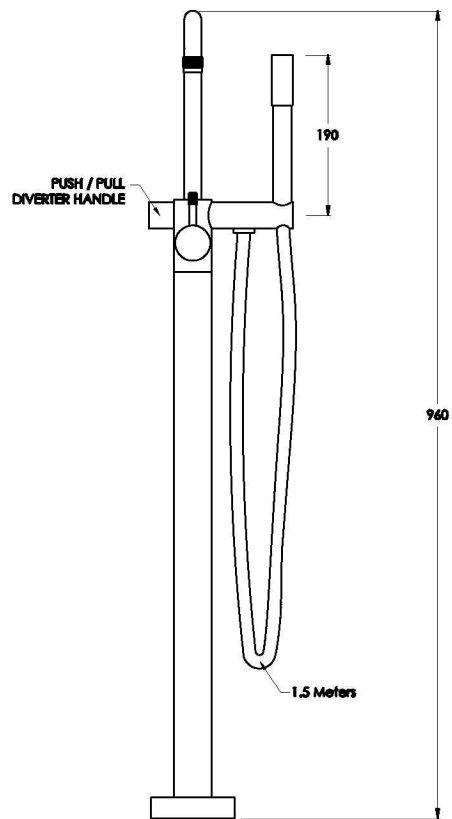

YOKATO BATH MIXER WITH KNURLED LEVER

1.9308.88.7.XX

PRODUCT DIMENSIONS:

Front view

Side view:

Top view: