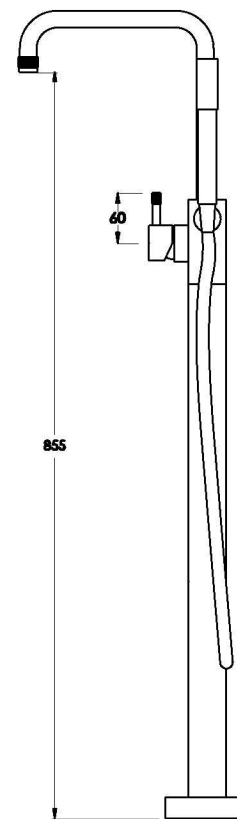

YOKATO BATH MIXER WITH KNURLED LEVER

1.9308.88.7.XX

PRODUCT DIMENSIONS:

Front view

Side view:

Top view: