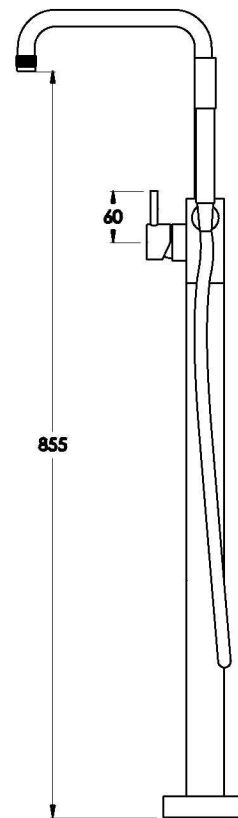

## YOKATO BATH/HANDSHOWER SET WITH METAL LEVER

1.9308.88.3.XX

### PRODUCT DIMENSIONS:

Front view

Side view:

Top view: