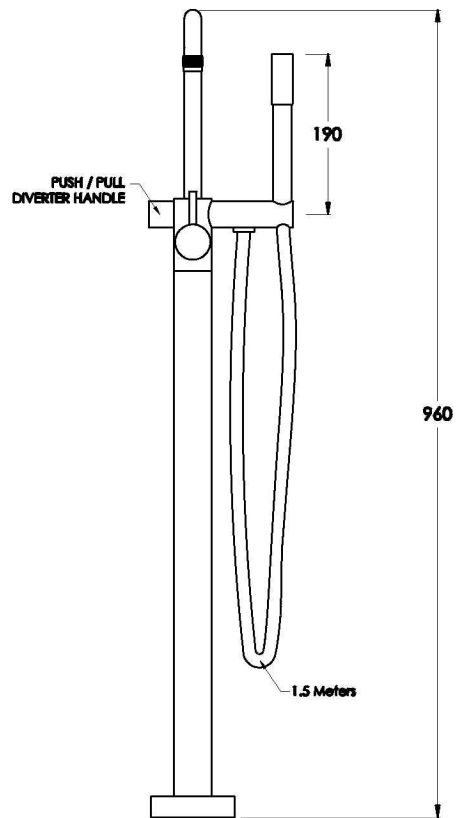

## YOKATO BATH/HANDSHOWER SET WITH METAL LEVER

1.9308.88.3.XX

### PRODUCT DIMENSIONS:

Front view

Side view:

Top view: