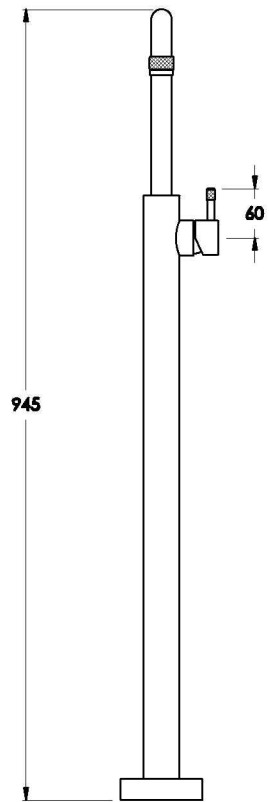

## YOKATO FLOOR MOUNTED BATH MIXER WITH KNURLED LEVER

1.9308.85.7.XX

### PRODUCT DIMENSIONS:

Front view

Side view:

Topview: