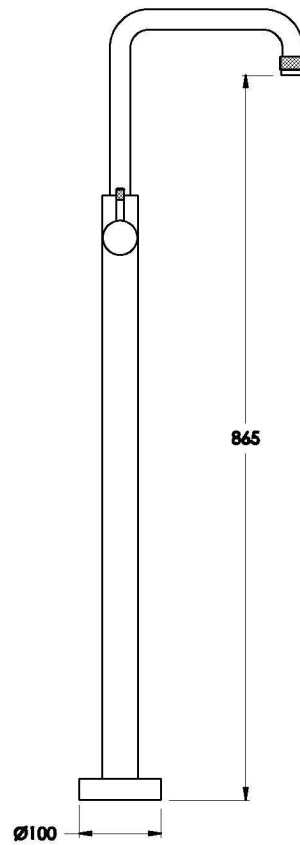

## YOKATO FLOOR MOUNTED BATH MIXER WITH KNURLED LEVER

1.9308.85.7.XX

### PRODUCT DIMENSIONS:

Front view

Side view:

Topview: