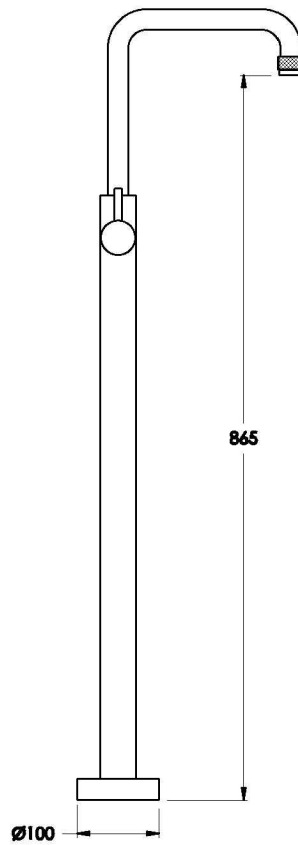

## YOKATO FLOOR MOUNTED BATH MIXER WITH METAL LEVER

1.9308.85.3.XX

### PRODUCT DIMENSIONS:

Front view

Side view:

Top view: