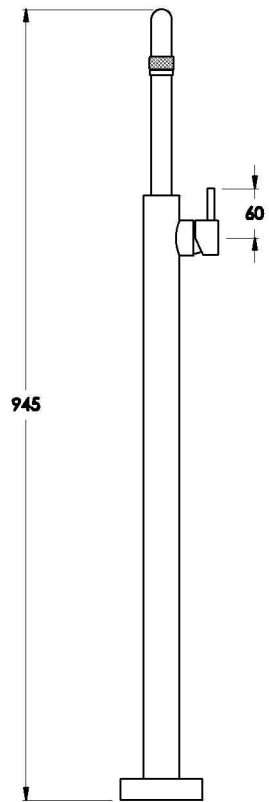

## YOKATO FLOOR MOUNTED BATH MIXER WITH METAL LEVER

1.9308.85.3.XX

### PRODUCT DIMENSIONS:

Front view

Side view:

Top view: