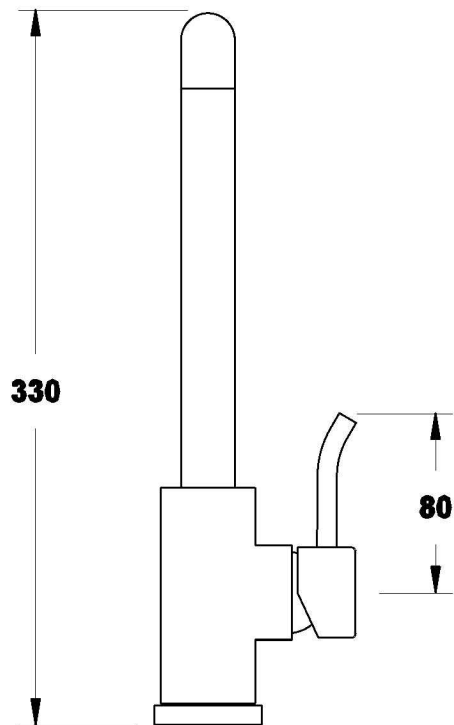

Brodware

YOKATO KITCHEN MIXER WITH UPSWEPT LEVER

1.9308.84.4.XX

PRODUCT DIMENSIONS:

Front view

Side view:

Top view: