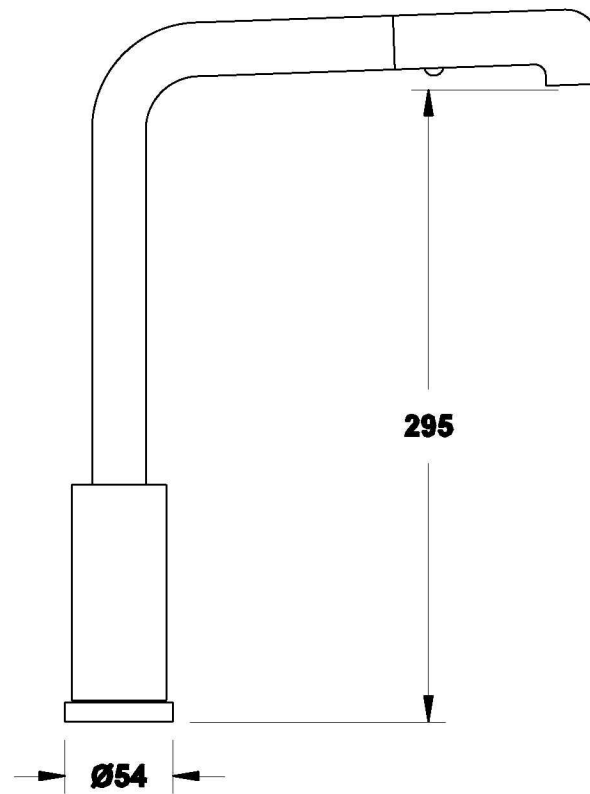

Brodware

YOKATO KITCHEN MIXER WITH UPSWEPT LEVER

1.9308.84.4.XX

PRODUCT DIMENSIONS:

Front view

Side view:

Top view: