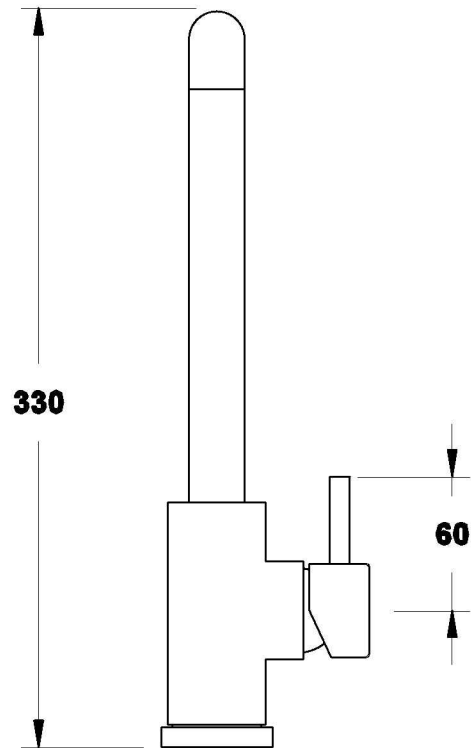

YOKATO KITCHEN MIXER WITH METAL LEVER

1.9308.84.3.XX

PRODUCT DIMENSIONS:

Front view

Side view:

Top view: