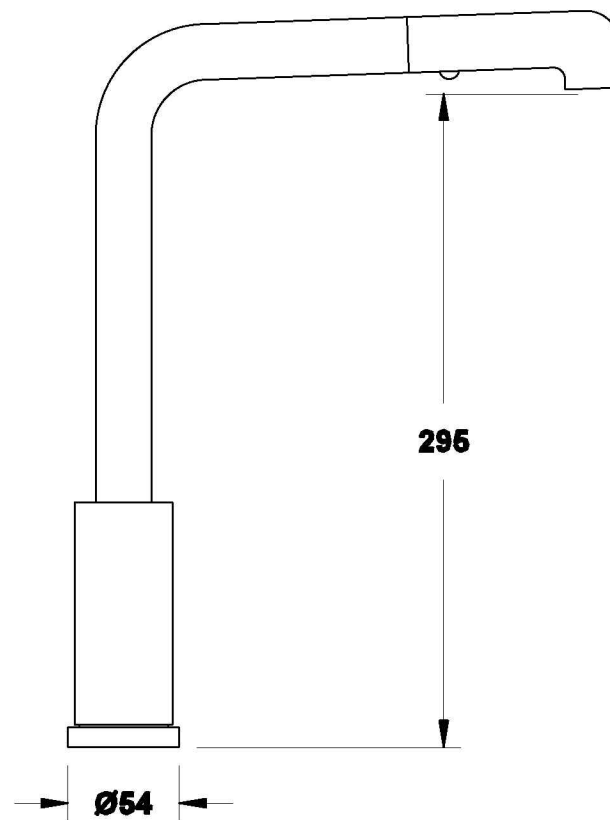

YOKATO KITCHEN MIXER WITH METAL LEVER

1.9308.84.3.XX

PRODUCT DIMENSIONS:

Front view

Side view:

Top view: