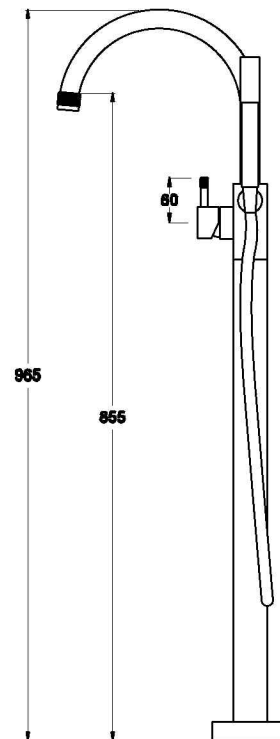

YOKATO BATH/HANDSHOWER DIVERTER SET WITH KNURLED LEVER

1.9308.08.7.XX

PRODUCT DIMENSIONS:

Front view

Side view:

Top view: