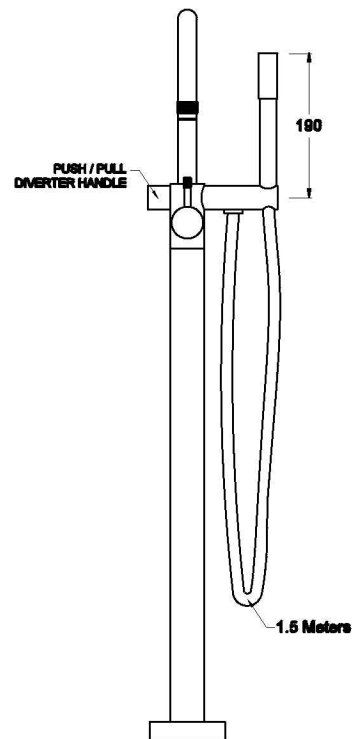

YOKATO BATH/HANDSHOWER DIVERTER SET WITH KNURLED LEVER

1.9308.08.7.XX

PRODUCT DIMENSIONS:

Front view

Side view:

Top view: