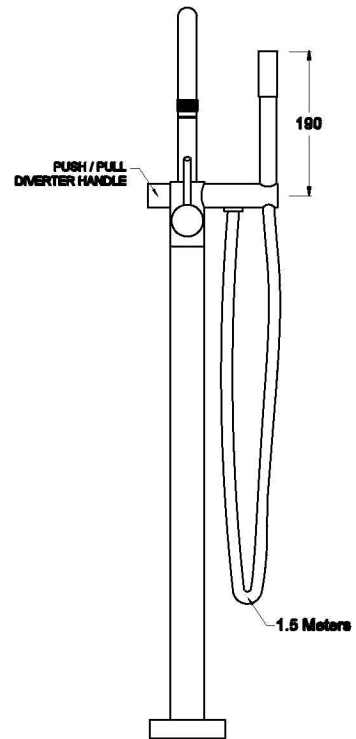

## YOKATO BATH/HANDSHOWER DIVERTER SET WITH UPSWEPT LEVER

1.9308.08.4.XX

### PRODUCT DIMENSIONS:

Front view

Side view:

Top view: