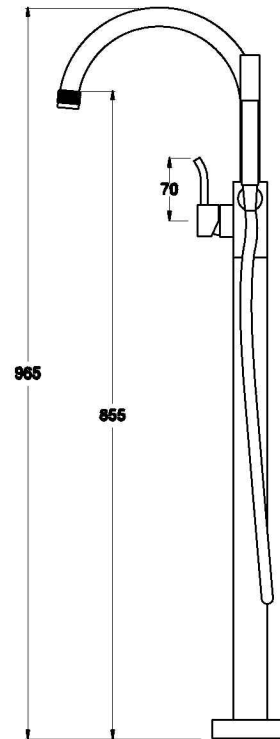

## YOKATO BATH/HANDSHOWER DIVERTER SET WITH UPSWEPT LEVER

1.9308.08.4.XX

### PRODUCT DIMENSIONS:

Front view

Side view:

Top view: