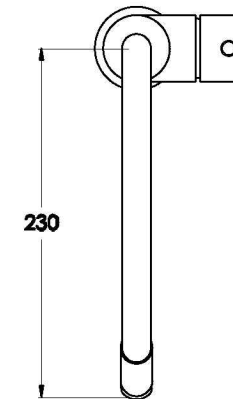

Brodware

YOKATO KITCHEN MIXER WITH DUAL FUNCTION PULL-OUT SPRAY AND KNURLED LEVER

1.9308.04.7.XX

PRODUCT DIMENSIONS:

Front view

Side view:

Topview:

XX suffix indicates finish – SEE WEBSITE FOR COLOUR CODE
Specifications and design subject to change without notice
All dimensions are approximate
A = approximate distance
Copyright ©Brodware 2021