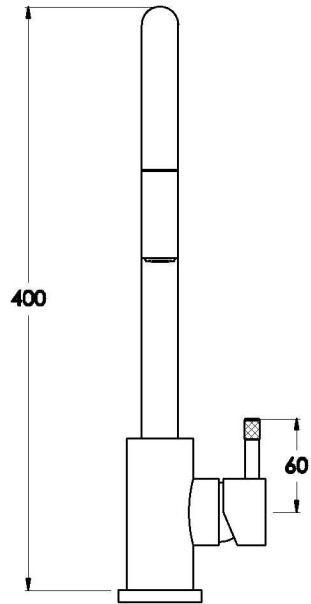

Brodware

YOKATO KITCHEN MIXER WITH DUAL FUNCTION PULL-OUT SPRAY AND KNURLED LEVER

1.9308.04.7.XX

PRODUCT DIMENSIONS:

Front view

Side view:

Topview:

XX suffix indicates finish – SEE WEBSITE FOR COLOUR CODE
Specifications and design subject to change without notice
All dimensions are approximate
A = approximate distance
Copyright ©Brodware 2021