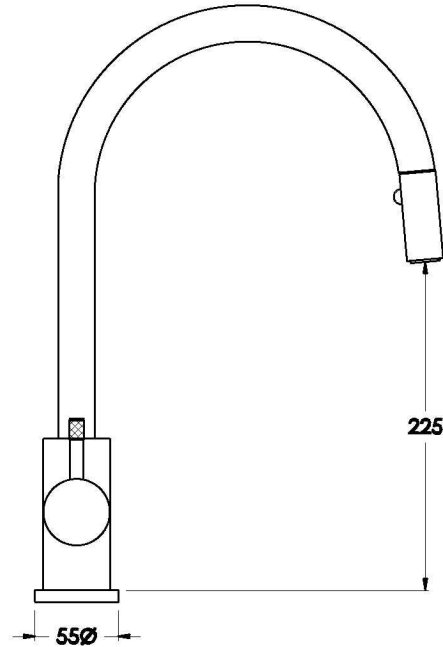

Brodware

YOKATO KITCHEN MIXER WITH DUAL FUNCTION PULL-OUT SPRAY AND KNURLED LEVER

1.9308.04.7.XX

PRODUCT DIMENSIONS:

Front view

Side view:

Topview:

XX suffix indicates finish – SEE WEBSITE FOR COLOUR CODE
Specifications and design subject to change without notice
All dimensions are approximate
A = approximate distance
Copyright ©Brodware 2021