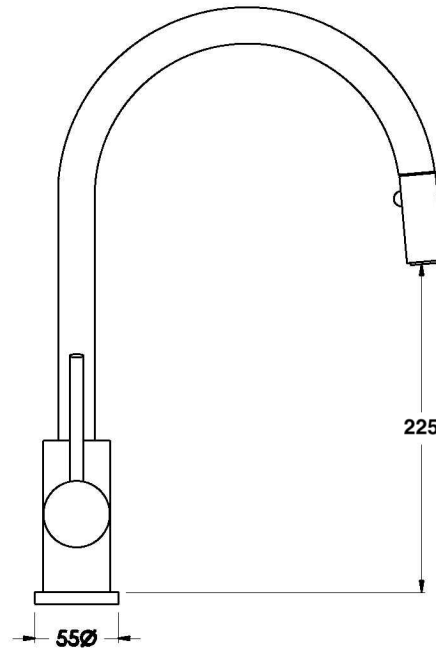

## YOKATO KITCHEN MIXER WITH DUAL FUNCTION PULL-OUT SPRAY AND UPSWEPT LEVER

1.9308.04.4.XX

### PRODUCT DIMENSIONS:

Front view

Side view:

Topview:

XX suffix indicates finish – SEE WEBSITE FOR COLOUR CODE  
Dimensions subject to change without notice  
All dimensions are approximate  
A = approximate distance  
Copyright ©Brodware 2021