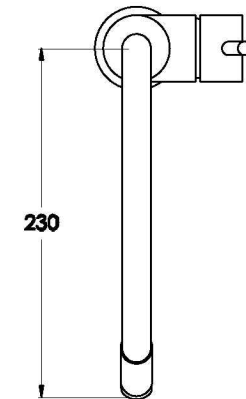

## YOKATO KITCHEN MIXER WITH DUAL FUNCTION PULL-OUT SPRAY AND UPSWEPT LEVER

1.9308.04.4.XX

### PRODUCT DIMENSIONS:

Front view

Side view:

Topview:

XX suffix indicates finish – SEE WEBSITE FOR COLOUR CODE  
Dimensions subject to change without notice  
All dimensions are approximate  
A = approximate distance  
Copyright ©Brodware 2021

**B.**