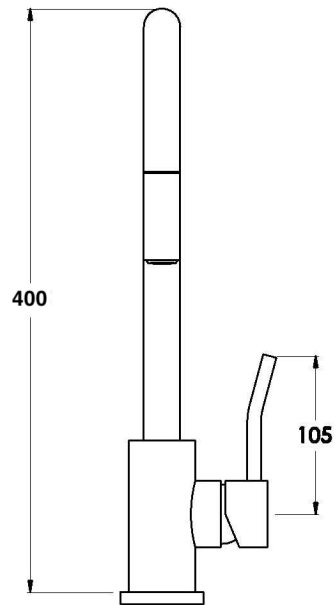

## YOKATO KITCHEN MIXER WITH DUAL FUNCTION PULL-OUT SPRAY AND UPSWEPT LEVER

1.9308.04.4.XX

### PRODUCT DIMENSIONS:

Front view

Side view:

Topview:

XX suffix indicates finish – SEE WEBSITE FOR COLOUR CODE  
Dimensions subject to change without notice  
All dimensions are approximate  
A = approximate distance  
Copyright ©Brodware 2021