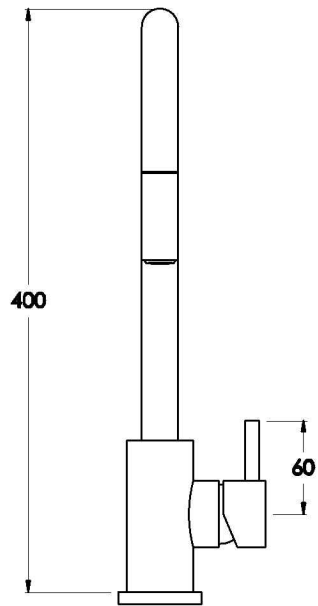

YOKATO KITCHEN MIXER WITH DUAL FUNCTION PULL-OUT SPRAY AND METAL LEVER

1.9308.04.3.XX

PRODUCT DIMENSIONS:

Front view

Side view:

Topview: