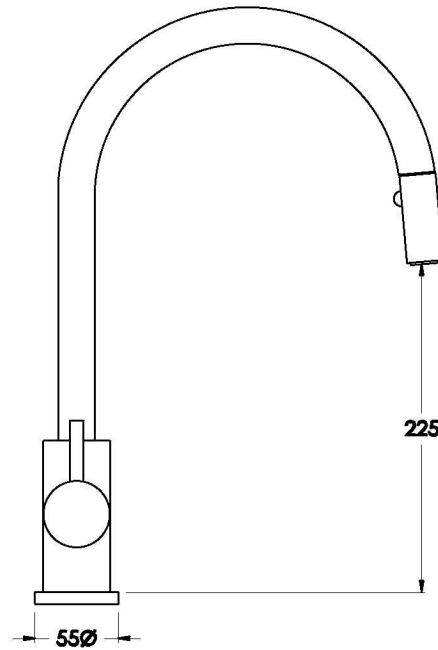

YOKATO KITCHEN MIXER WITH DUAL FUNCTION PULL-OUT SPRAY AND METAL LEVER

1.9308.04.3.XX

PRODUCT DIMENSIONS:

Front view

Side view:

Topview: