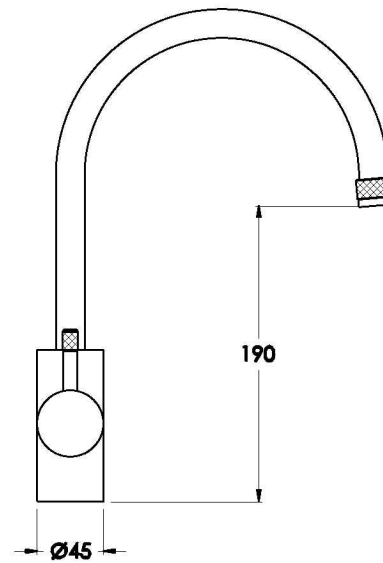

YOKATO KITCHEN MIXER WITH KNURLED LEVER

1.9308.00.7.XX

PRODUCT DIMENSIONS:

Front view

Side view:

Topview: