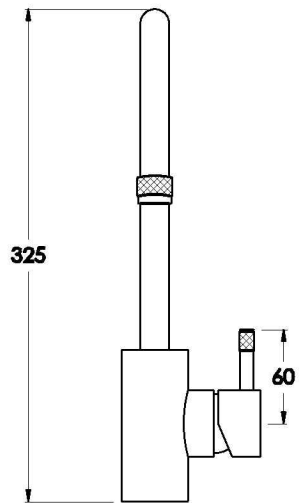

YOKATO KITCHEN MIXER WITH KNURLED LEVER

1.9308.00.7.XX

PRODUCT DIMENSIONS:

Front view

Side view:

Topview: