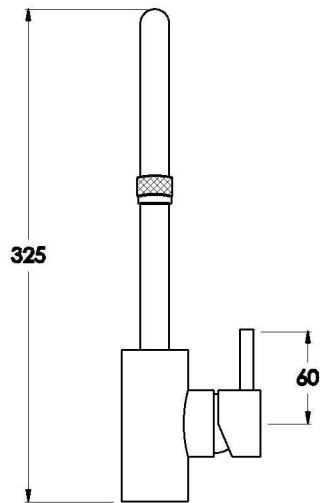

## YOKATO KITCHEN MIXER WITH METAL LEVER

1.9308.00.3.XX

### PRODUCT DIMENSIONS:

Front view

Side view:

Topview: