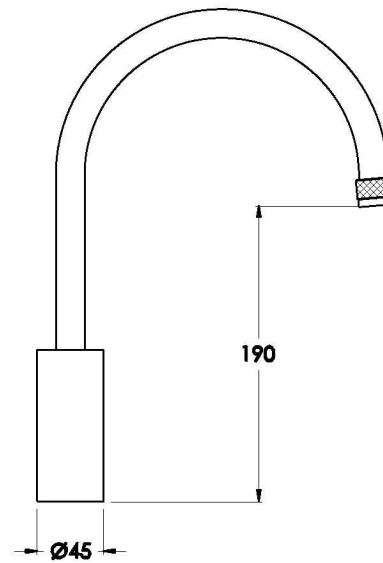

## YOKATO KITCHEN MIXER WITH METAL LEVER

1.9308.00.3.XX

### PRODUCT DIMENSIONS:

Front view

Side view:

Topview: