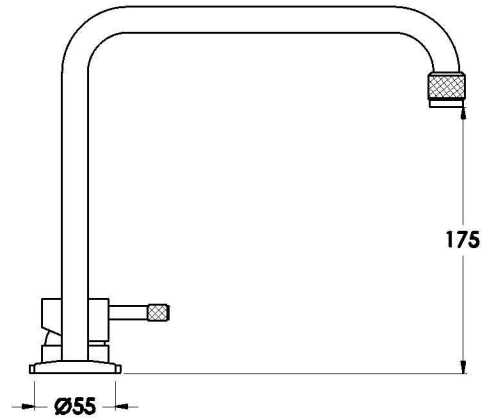

YOKATO BATH SET WITH KNURLED LEVER

1.9307.86.7.XX

PRODUCT DIMENSIONS:

Front view

Side view:

Topview: