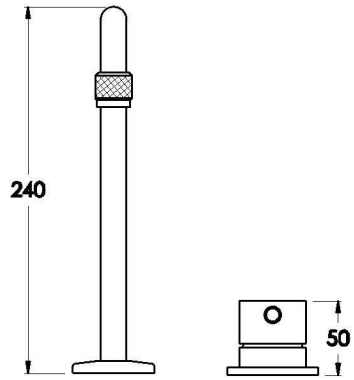

YOKATO BATH SET WITH KNURLED LEVER

1.9307.86.7.XX

PRODUCT DIMENSIONS:

Front view

Side view:

Topview: