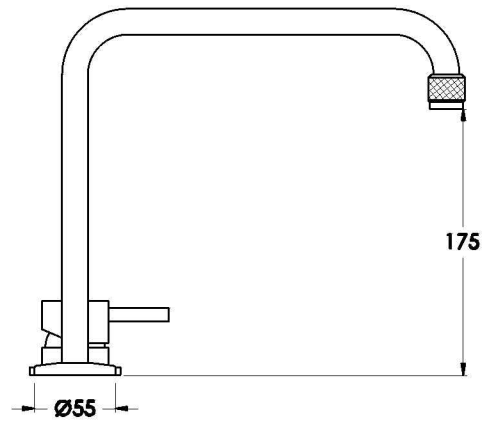

YOKATO BATH SET WITH METAL LEVER

1.9307.86.3.XX

PRODUCT DIMENSIONS:

Front view

Side view:

Topview: