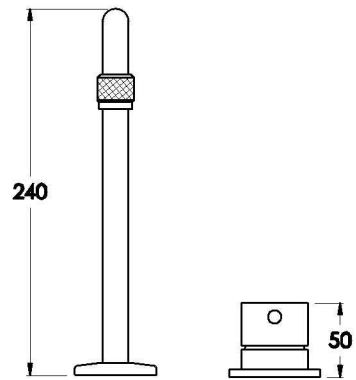

YOKATO BATH SET WITH METAL LEVER

1.9307.86.3.XX

PRODUCT DIMENSIONS:

Front view

Side view:

Topview: