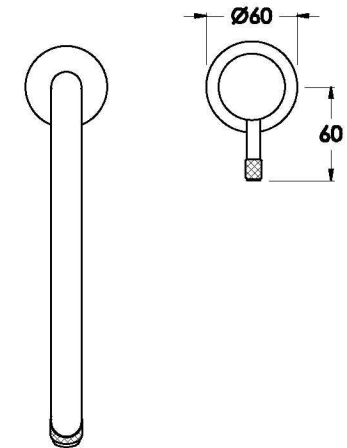

## YOKATO BATH SET WITH KNURLED LEVER

1.9307.06.7.XX

### PRODUCT DIMENSIONS:

Front view

Side view:

Topview:

XX suffix indicates finish – SEE WEBSITE FOR COLOUR CODE  
Dimensions subject to change without notice  
All dimensions are approximate  
A = approximate distance  
Copyright ©Brodware 2021