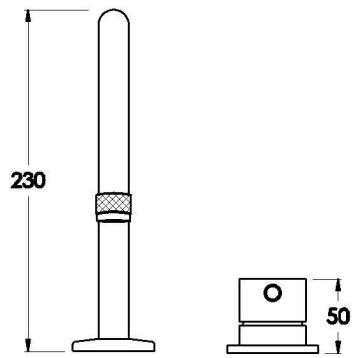

## YOKATO BATH SET WITH KNURLED LEVER

1.9307.06.7.XX

### PRODUCT DIMENSIONS:

Front view

Side view:

Topview:

XX suffix indicates finish – SEE WEBSITE FOR COLOUR CODE  
Dimensions subject to change without notice  
All dimensions are approximate  
A = approximate distance  
Copyright ©Brodware 2021