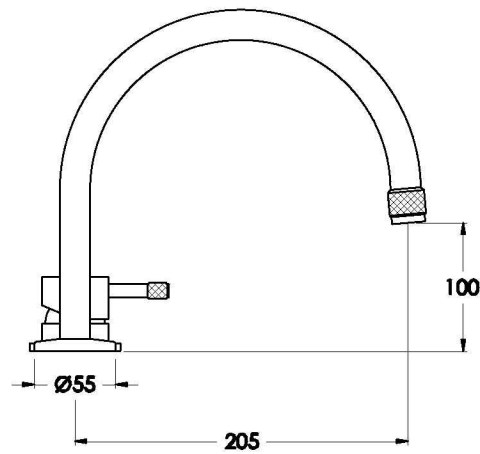

## YOKATO BATH SET WITH KNURLED LEVER

1.9307.06.7.XX

### PRODUCT DIMENSIONS:

Front view

Side view:

Topview:

XX suffix indicates finish – SEE WEBSITE FOR COLOUR CODE  
Dimensions subject to change without notice  
All dimensions are approximate  
A = approximate distance  
Copyright ©Brodware 2021