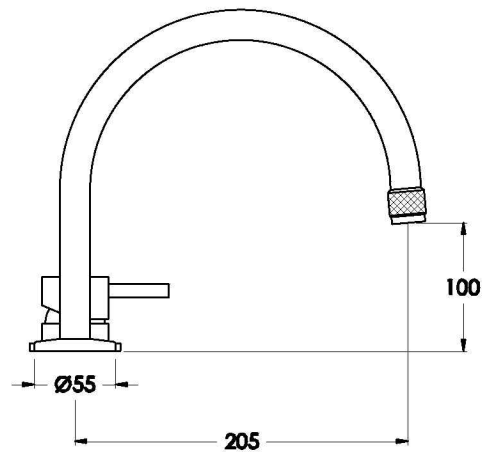

Brodware

YOKATO BATH SET WITH METAL LEVER

1.9307.06.3.XX

PRODUCT DIMENSIONS:

Front view

Side view:

Topview: