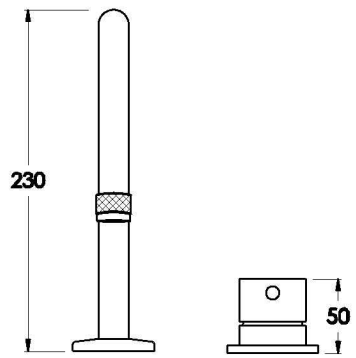

Brodware

YOKATO BATH SET WITH METAL LEVER

1.9307.06.3.XX

PRODUCT DIMENSIONS:

Front view

Side view:

Topview: