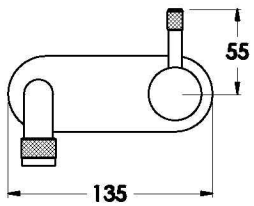

YOKATO WALL SET WITH KNURLED LEVER

1.9306.05.7.XX

1.9306.55.7.XX: Flow controlled variant

PRODUCT DIMENSIONS:

Front view

Side view:

Topview: