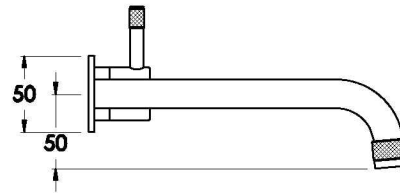

YOKATO WALL SET WITH KNURLED LEVER

1.9306.05.7.XX

1.9306.55.7.XX: Flow controlled variant

PRODUCT DIMENSIONS:

Front view

Side view:

Topview: