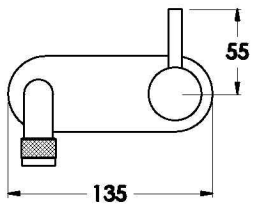

Brodware

YOKATO WALL SET WITH METAL LEVER

1.9306.05.3.XX

1.9306.55.3.XX: Flow controlled variant

PRODUCT DIMENSIONS:

Front view

Side view:

Topview: