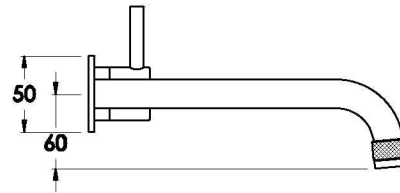

Brodware

YOKATO WALL SET WITH METAL LEVER

1.9306.05.3.XX

1.9306.55.3.XX: Flow controlled variant

PRODUCT DIMENSIONS:

Front view

Side view:

Topview: