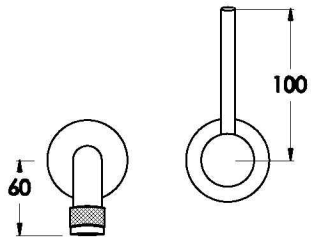

## YOKATO WALL SET WITH UPSWEPT LEVER

1.9306.04.4.XX

1.9306.54.4.XX: Flow controlled variant

### PRODUCT DIMENSIONS:

Front view

Side view:

Topview: