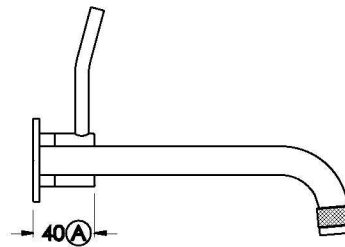

## YOKATO WALL SET WITH UPSWEPT LEVER

1.9306.04.4.XX

1.9306.54.4.XX: Flow controlled variant

### PRODUCT DIMENSIONS:

Front view

Side view:

Topview: