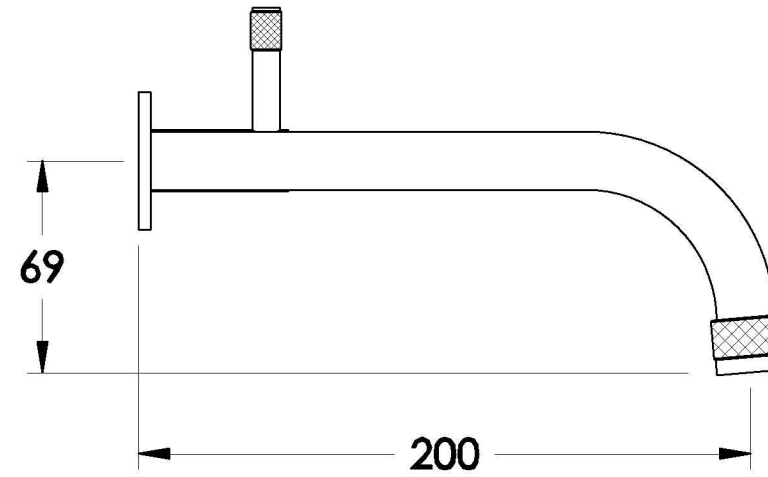

YOKATO WALL SET WITH KNURLED LEVERS

1.9306.02.7.XX

1.9306.52.7.XX: flow controlled variant

PRODUCT DIMENSIONS:

Front view

Side view:

Topview: