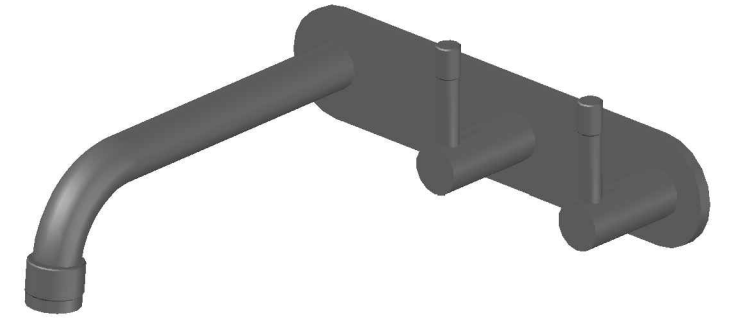

YOKATO WALL SET WITH KNURLED LEVERS

1.9306.02.7.XX

1.9306.52.7.XX: flow controlled variant

PRODUCT DIMENSIONS:

Front view

Side view:

Topview: