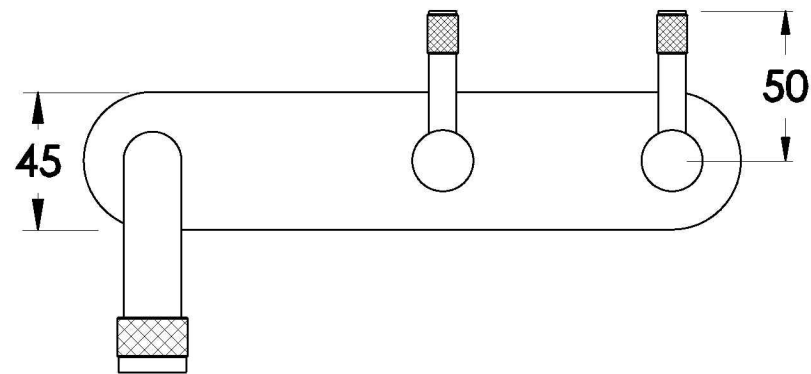

YOKATO WALL SET WITH KNURLED LEVERS

1.9306.02.7.XX

1.9306.52.7.XX: flow controlled variant

PRODUCT DIMENSIONS:

Front view

Side view:

Topview: