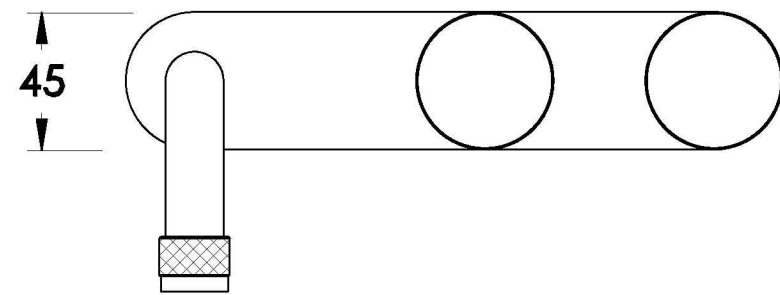

## YOKATO WALL SET WITH DISC HANDLES

1.9306.02.6.XX

1.9306.52.6.XX: Flow controlled variant

### PRODUCT DIMENSIONS:

Front view

Side view:

Topview: