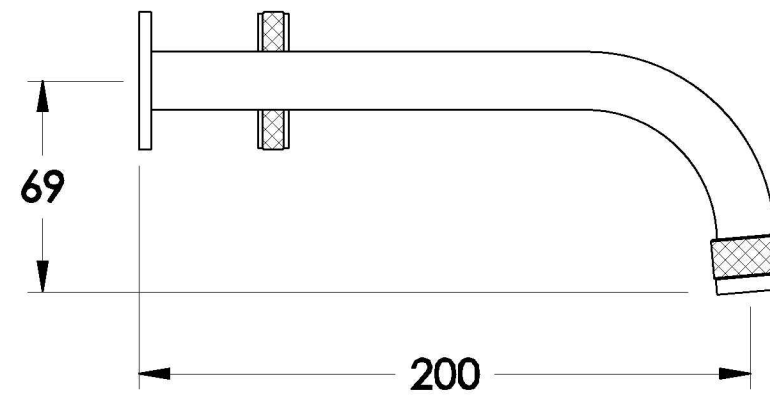

## YOKATO WALL SET WITH DISC HANDLES

1.9306.02.6.XX

1.9306.52.6.XX: Flow controlled variant

### PRODUCT DIMENSIONS:

Front view

Side view:

Topview: