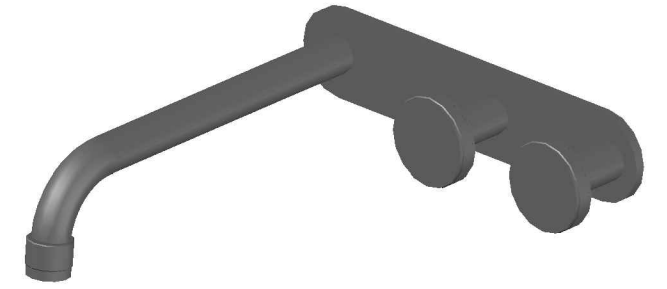

## YOKATO WALL SET WITH DISC HANDLES

1.9306.02.6.XX

1.9306.52.6.XX: Flow controlled variant

### PRODUCT DIMENSIONS:

Front view

Side view:

Topview: