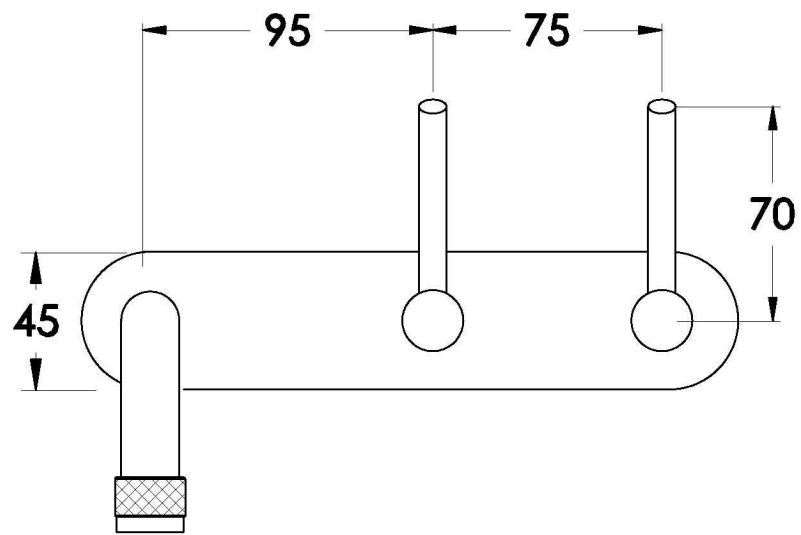

YOKATO WALL SET WITH UPSWEPT LEVERS

1.9306.02.4.XX

1.9306.52.4.XX: Flow controlled variant

PRODUCT DIMENSIONS:

Front view

Side view:

Top view: