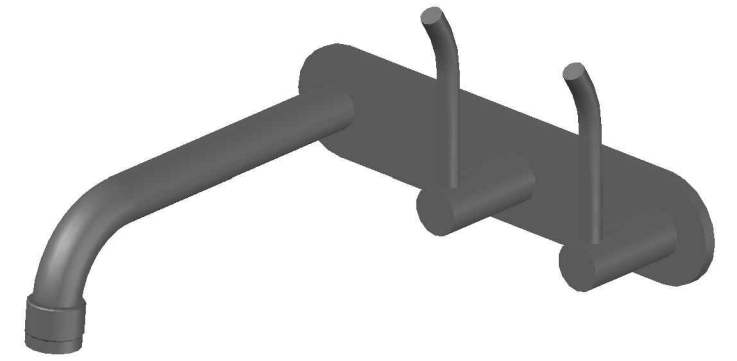

YOKATO WALL SET WITH UPSWEPT LEVERS

1.9306.02.4.XX

1.9306.52.4.XX: Flow controlled variant

PRODUCT DIMENSIONS:

Front view

Side view:

Top view: