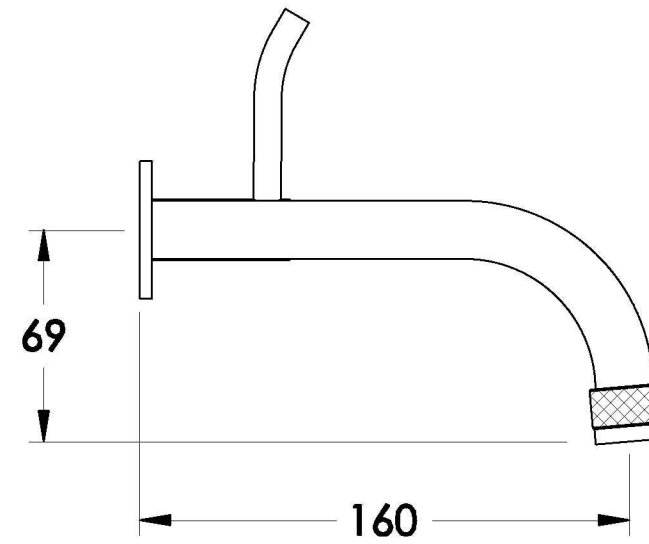

YOKATO WALL SET WITH UPSWEPT LEVERS

1.9306.02.4.XX

1.9306.52.4.XX: Flow controlled variant

PRODUCT DIMENSIONS:

Front view

Side view:

Top view: