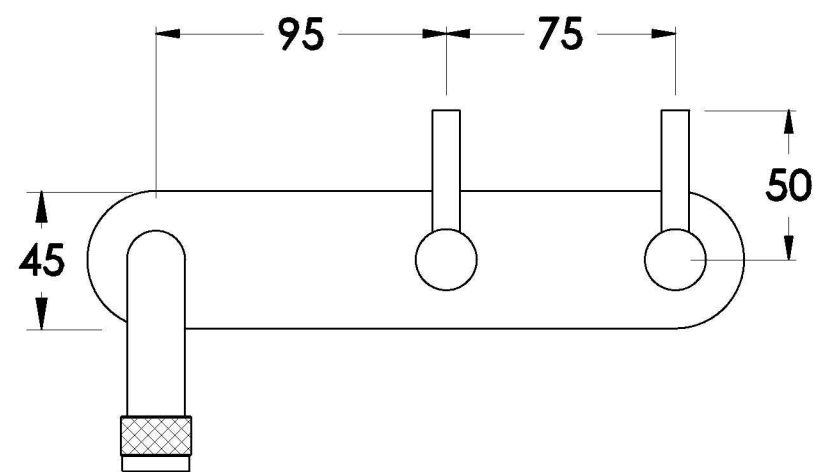

## YOKATO WALL SET WITH METAL LEVERS

1.9306.02.3.XX

1.9306.52.3.XX: Flow controlled variant

### PRODUCT DIMENSIONS:

Front view

Side view:

Topview: