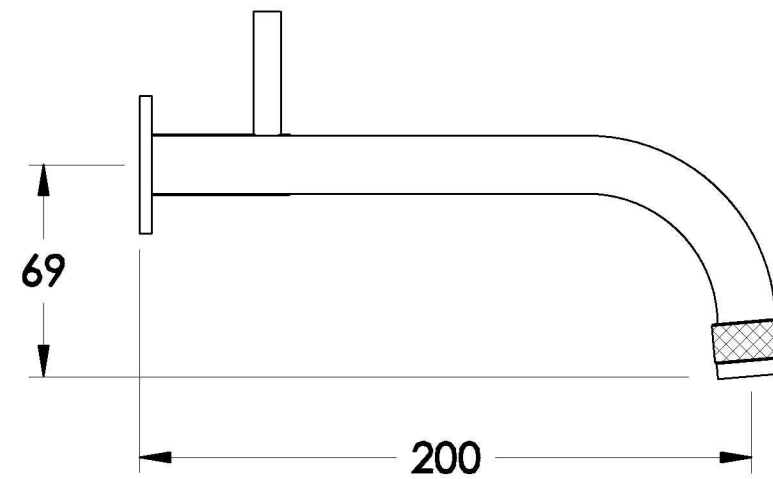

## YOKATO WALL SET WITH METAL LEVERS

1.9306.02.3.XX

1.9306.52.3.XX: Flow controlled variant

### PRODUCT DIMENSIONS:

Front view

Side view:

Topview: