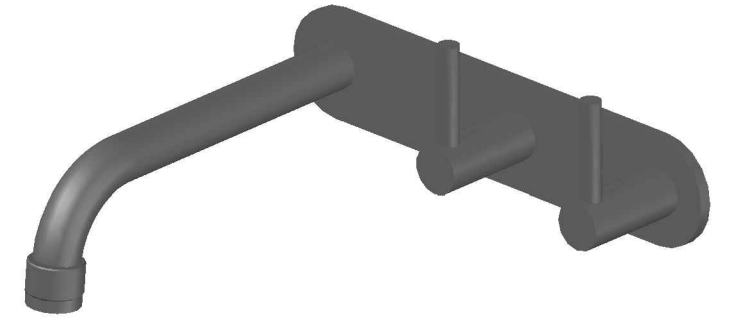

## YOKATO WALL SET WITH METAL LEVERS

1.9306.02.3.XX

1.9306.52.3.XX: Flow controlled variant

### PRODUCT DIMENSIONS:

Front view

Side view:

Topview: