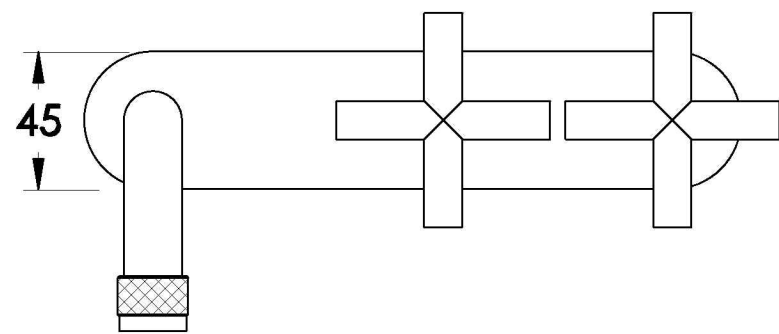

YOKATO WALL SET WITH CROSS HANDLES

1.9306.02.2.XX

1.9306.52.2.XX: Flow controlled variant

PRODUCT DIMENSIONS:

Front view

Side view:

Topview: