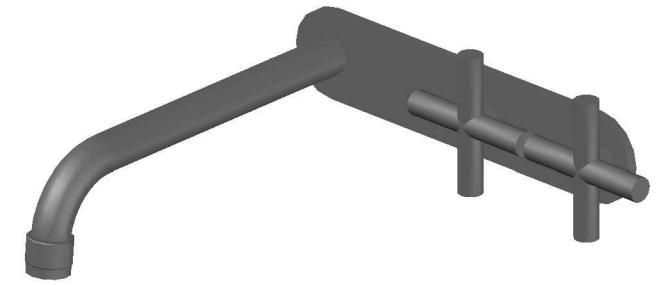

YOKATO WALL SET WITH CROSS HANDLES

1.9306.02.2.XX

1.9306.52.2.XX: Flow controlled variant

PRODUCT DIMENSIONS:

Front view

Side view:

Topview: