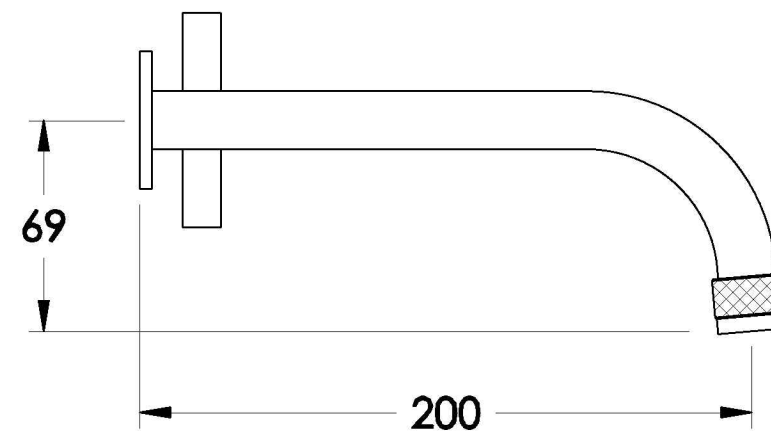

YOKATO WALL SET WITH CROSS HANDLES

1.9306.02.2.XX

1.9306.52.2.XX: Flow controlled variant

PRODUCT DIMENSIONS:

Front view

Side view:

Topview: