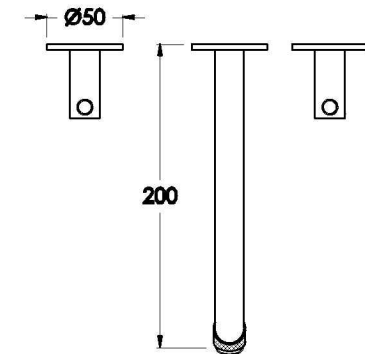

YOKATO WALL SET WITH KNURLED LEVERS

1.9306.00.7.XX

1.9306.50.7.XX: Flow controlled variant

PRODUCT DIMENSIONS:

Front view

Side view:

Top view:

A Fixed centres outlets must have 200mm centres

XX suffix indicates finish – SEE WEBSITE FOR COLOUR CODE
Specifications and design subject to change without notice
All dimensions are approximate
A = approximate distance
Copyright ©Brodware 2021