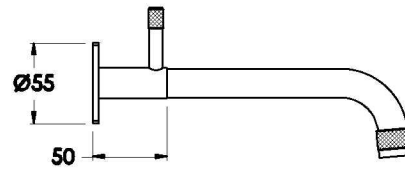

YOKATO WALL SET WITH KNURLED LEVERS

1.9306.00.7.XX

1.9306.50.7.XX: Flow controlled variant

PRODUCT DIMENSIONS:

Front view

Side view:

Top view:

A Fixed centres outlets must have 200mm centres

XX suffix indicates finish – SEE WEBSITE FOR COLOUR CODE
Specifications and design subject to change without notice
All dimensions are approximate
A = approximate distance
Copyright ©Brodware 2021