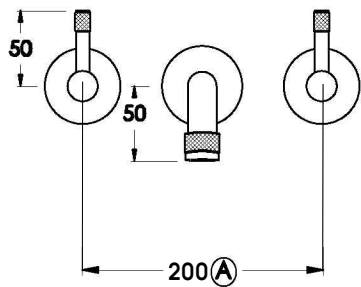

YOKATO WALL SET WITH KNURLED LEVERS

1.9306.00.7.XX

1.9306.50.7.XX: Flow controlled variant

PRODUCT DIMENSIONS:

Front view

Side view:

Top view:

A Fixed centres outlets must have 200mm centres

XX suffix indicates finish – SEE WEBSITE FOR COLOUR CODE
Specifications and design subject to change without notice
All dimensions are approximate
A = approximate distance
Copyright ©Brodware 2021