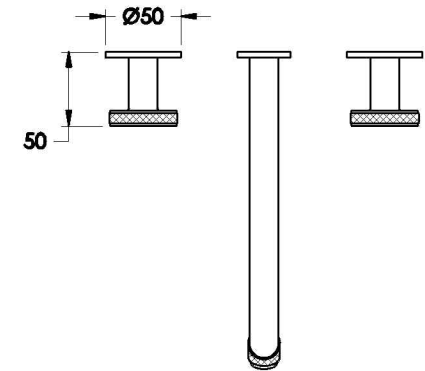

YOKATO WALL SET WITH DISC HANDLES

1.9306.00.6.XX

1.9306.50.6.XX: Flow controlled variant

PRODUCT DIMENSIONS:

Front view

Side view:

Topview:

A Fixed centres – outlets must have 200mm centres

XX suffix indicates finish – SEE WEBSITE FOR COLOUR CODE
Specifications and design subject to change without notice
All dimensions are approximate
A = approximate distance
Copyright ©Brodware 2021