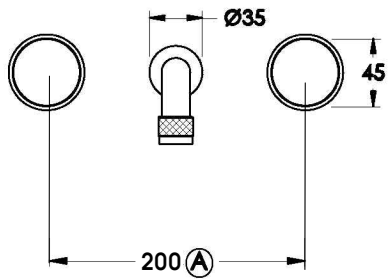

YOKATO WALL SET WITH DISC HANDLES

1.9306.00.6.XX

1.9306.50.6.XX: Flow controlled variant

PRODUCT DIMENSIONS:

Front view

Side view:

Topview:

A Fixed centres – outlets must have 200mm centres

XX suffix indicates finish – SEE WEBSITE FOR COLOUR CODE
Specifications and design subject to change without notice
All dimensions are approximate
A = approximate distance
Copyright ©Brodware 2021