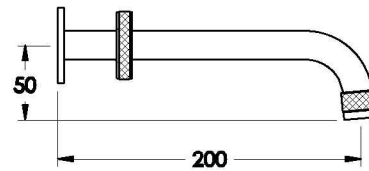

YOKATO WALL SET WITH DISC HANDLES

1.9306.00.6.XX

1.9306.50.6.XX: Flow controlled variant

PRODUCT DIMENSIONS:

Front view

Side view:

Topview:

A Fixed centres – outlets must have 200mm centres

XX suffix indicates finish – SEE WEBSITE FOR COLOUR CODE
Specifications and design subject to change without notice
All dimensions are approximate
A = approximate distance
Copyright ©Brodware 2021