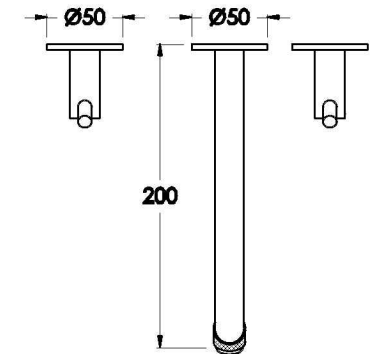

## YOKATO WALL SET WITH UPSWEPT LEVERS

1.9306.00.4.XX

1.9306.50.4.XX: Flow controlled variant

### PRODUCT DIMENSIONS:

Front view

Side view:

Topview:

**A** Fixed centres – outlets must have 200mm centres

XX suffix indicates finish – SEE WEBSITE FOR COLOUR CODE  
Specifications and design subject to change without notice  
All dimensions are approximate  
A = approximate distance  
Copyright ©Brodware 2021