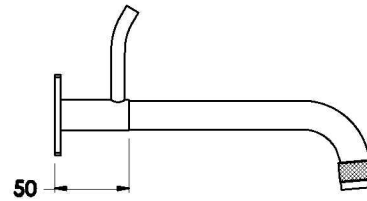

## YOKATO WALL SET WITH UPSWEPT LEVERS

1.9306.00.4.XX

1.9306.50.4.XX: Flow controlled variant

### PRODUCT DIMENSIONS:

Front view

Side view:

Topview:

**A** Fixed centres – outlets must have 200mm centres

XX suffix indicates finish – SEE WEBSITE FOR COLOUR CODE  
Specifications and design subject to change without notice  
All dimensions are approximate  
A = approximate distance  
Copyright ©Brodware 2021