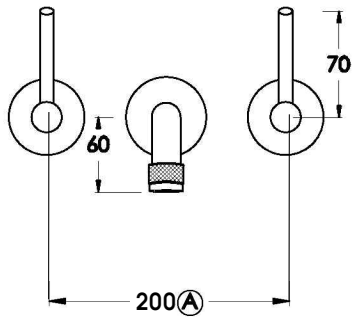

## YOKATO WALL SET WITH UPSWEPT LEVERS

1.9306.00.4.XX

1.9306.50.4.XX: Flow controlled variant

### PRODUCT DIMENSIONS:

Front view

Side view:

Topview:

**A** Fixed centres – outlets must have 200mm centres

XX suffix indicates finish – SEE WEBSITE FOR COLOUR CODE  
Specifications and design subject to change without notice  
All dimensions are approximate  
A = approximate distance  
Copyright ©Brodware 2021