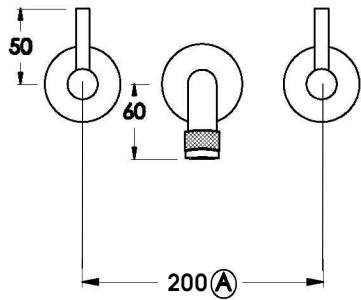

YOKATO WALL SET WITH METAL LEVERS

1.9306.00.3.XX

1.9306.50.3.XX: Flow controlled variant

PRODUCT DIMENSIONS:

Front view

Side view:

Topview:

A Fixed centres outlets must have 200mm centres

XX suffix indicates finish – SEE WEBSITE FOR COLOUR CODE
Specifications and design subject to change without notice
All dimensions are approximate
A = approximate distance
Copyright ©Brodware 2021