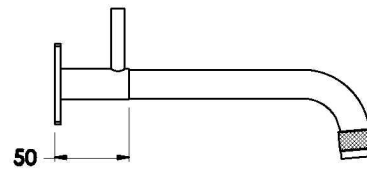

YOKATO WALL SET WITH METAL LEVERS

1.9306.00.3.XX

1.9306.50.3.XX: Flow controlled variant

PRODUCT DIMENSIONS:

Front view

Side view:

Topview:

A Fixed centres outlets must have 200mm centres

XX suffix indicates finish – SEE WEBSITE FOR COLOUR CODE
Specifications and design subject to change without notice
All dimensions are approximate
A = approximate distance
Copyright ©Brodware 2021