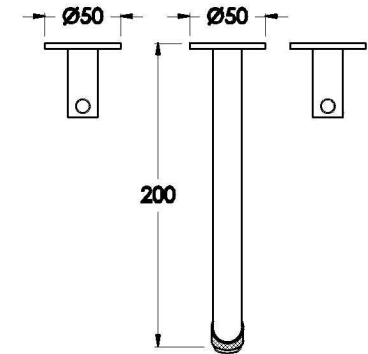

YOKATO WALL SET WITH METAL LEVERS

1.9306.00.3.XX

1.9306.50.3.XX: Flow controlled variant

PRODUCT DIMENSIONS:

Front view

Side view:

Topview:

A Fixed centres outlets must have 200mm centres

XX suffix indicates finish – SEE WEBSITE FOR COLOUR CODE
Specifications and design subject to change without notice
All dimensions are approximate
A = approximate distance
Copyright ©Brodware 2021