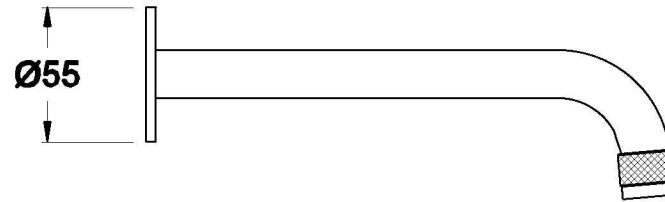

Brodware

YOKATO WALL SPOUT ONLY

1.9306.30.0.XX

1.9306.40.0.XX - Flow controlled variant

PRODUCT DIMENSIONS:

Front view

Side view:

Top view:

Installation kit included

XX suffix indicates finish – SEE WEBSITE FOR COLOUR CODE
Dimensions subject to change without notice
All dimensions are approximate
A = approximate distance
Copyright ©Brodware 2021